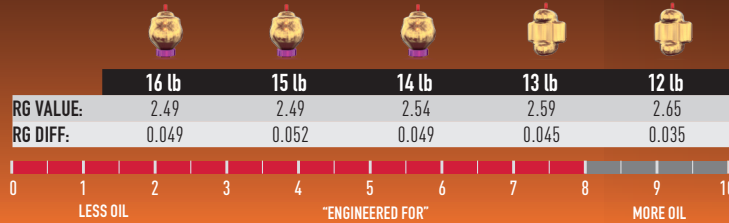

HP ³ HIGH PERFORMANCE

IDOL™ HELIOS

- **Ball Color:** Radiant Orange
- **Ikon™ Core:** Made famous in the original IDOL, this Low RG/High Differential symmetrical core design produces added flare and continuation no matter the release or rev rate.
- **XtremeTrax™ Solid Reactive:** Derived from countless hours of mixing, formulating, and testing, the XtremeTrax material features "chemically charged" nano-particles that create more traction in oil while providing more responsiveness to friction than traditional nano-particle materials.
- **Factory Finish:** 2000-grit Abralon
- **Engineered For:** Medium/Heavy Oil – Heavy Oil Conditions

\$ 8888.88
DRILLED

\$ 8888.88
UNDRILLED

FOR MORE DETAILS, VISIT ROTOGRIP.COM

HP ³ HIGH PERFORMANCE

IDOL™ HELIOS

- **Ball Color:** Radiant Orange
- **Ikon™ Core:** Made famous in the original IDOL, this Low RG/High Differential symmetrical core design produces added flare and continuation no matter the release or rev rate.
- **XtremeTrax™ Solid Reactive:** Derived from countless hours of mixing, formulating, and testing, the XtremeTrax material features "chemically charged" nano-particles that create more traction in oil while providing more responsiveness to friction than traditional nano-particle materials.
- **Factory Finish:** 2000-grit Abralon
- **Engineered For:** Medium/Heavy Oil – Heavy Oil Conditions