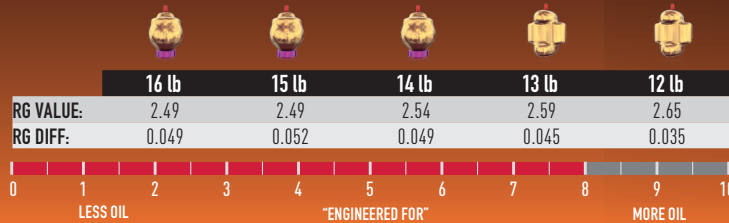

HP ³ HIGH PERFORMANCE

IDOL™ HELIOS

- **Ball Color:** Radiant Orange
- **Ikon™ Core:** Made famous in the original IDOL, this Low RG/High Differential symmetrical core design produces added flare and continuation no matter the release or rev rate.
- **XtremeTrax™ Solid Reactive:** Derived from countless hours of mixing, formulating, and testing, the XtremeTrax material features "chemically charged" nano-particles that create more traction in oil while providing more responsiveness to friction than traditional nano-particle materials.
- **Factory Finish:** 2000-grit Abralon
- **Engineered For:** Medium/Heavy Oil – Heavy Oil Conditions

\$ 8888.88
DRILLED

\$ 8888.88
UNDRILLED

FOR MORE DETAILS, VISIT ROTOGRIP.COM

HP ³ HIGH PERFORMANCE

IDOL™ HELIOS

- **Ball Color:** Radiant Orange
- **Ikon™ Core:** Made famous in the original IDOL, this Low RG/High Differential symmetrical core design produces added flare and continuation no matter the release or rev rate.
- **XtremeTrax™ Solid Reactive:** Derived from countless hours of mixing, formulating, and testing, the XtremeTrax material features "chemically charged" nano-particles that create more traction in oil while providing more responsiveness to friction than traditional nano-particle materials.
- **Factory Finish:** 2000-grit Abralon
- **Engineered For:** Medium/Heavy Oil – Heavy Oil Conditions