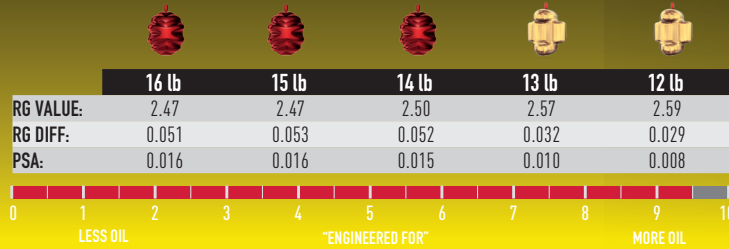

HP ⁴ HIGH PERFORMANCE

GEM™

- **Ball Color:** Citrine / Ruby / Amethyst
- **Defiant™ LRG Core:** We were able to create the fastest revving, strongest continuing, lowest RG asymmetrical core ever offered from Roto Grip.
- **MicroTrax™ Solid Reactive:** Our most aggressive coverstock material making this the optimum ball choice for anyone and everyone on those heavier oil conditions.
- **Factory Finish:** 2000-grit Sanded
- **Engineered For:** Heavy Oil Conditions

\$ 8888.88
DRILLED

\$ 8888.88
UNDRILLED

FOR MORE DETAILS, VISIT ROTOGRIP.COM

HP ⁴ HIGH PERFORMANCE

GEM™

- **Ball Color:** Citrine / Ruby / Amethyst
- **Defiant™ LRG Core:** We were able to create the fastest revving, strongest continuing, lowest RG asymmetrical core ever offered from Roto Grip.
- **MicroTrax™ Solid Reactive:** Our most aggressive coverstock material making this the optimum ball choice for anyone and everyone on those heavier oil conditions.
- **Factory Finish:** 2000-grit Sanded
- **Engineered For:** Heavy Oil Conditions