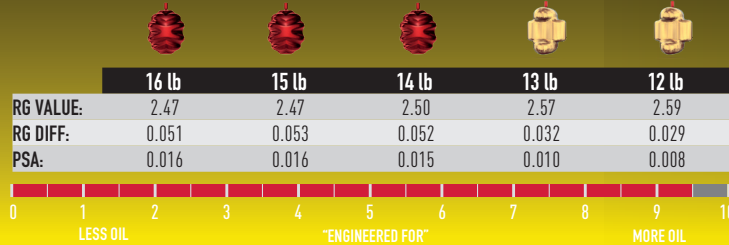

HP ⁴ HIGH PERFORMANCE

GEM™

- **Ball Color:** Citrine / Ruby / Amethyst
- **Defiant™ LRG Core:** We were able to create the fastest revving, strongest continuing, lowest RG asymmetrical core ever offered from Roto Grip.
- **MicroTrax™ Solid Reactive:** Our most aggressive coverstock material making this the optimum ball choice for anyone and everyone on those heavier oil conditions.
- **Factory Finish:** 2000-grit Sanded
- **Engineered For:** Heavy Oil Conditions

\$ 8888.88
DRILLED

\$ 8888.88
UNDRILLED

FOR MORE DETAILS, VISIT ROTOGRIP.COM

HP ⁴ HIGH PERFORMANCE

GEM™

- **Ball Color:** Citrine / Ruby / Amethyst
- **Defiant™ LRG Core:** We were able to create the fastest revving, strongest continuing, lowest RG asymmetrical core ever offered from Roto Grip.
- **MicroTrax™ Solid Reactive:** Our most aggressive coverstock material making this the optimum ball choice for anyone and everyone on those heavier oil conditions.
- **Factory Finish:** 2000-grit Sanded
- **Engineered For:** Heavy Oil Conditions