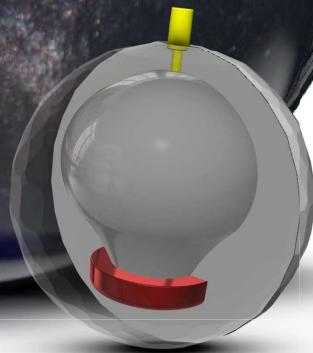

STORM[®]

14-16 lbs.

12-13 lbs.

10-11 lbs.

TYPHOON[™]

PRODUCT DETAILS:

COVERSTOCK: Reactor[™] Pearl Reactive

CORE: Atmos[™] A.I. Core

FACTORY FINISH: Power Edge[™]

COLOR: Royal Purple/Steel

FLARE POTENTIAL: Medium

FRAGRANCE: Grape Punch

AVAILABLE WEIGHTS: 10-16 lbs.

PRODUCT SKU: VTY

RG

DIFF

16 lb

2.53

0.042

15 lb

2.53

0.042

14 lb

2.53