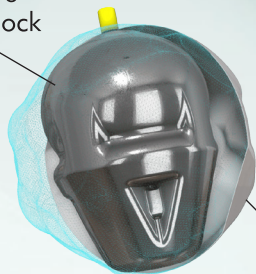

Dual-Drive Weight Block

SIGNATURE

R2S Hybrid Reactive

1500-grit Polished

\$ 888.88

TIMELESS™

- The 1500-grit polished **R2S™** Hybrid Reactive covestock is one of the most proven and cherished coverstocks in our sport
- The industry-first **Dual-Drive™** Weight Block features a unique shape and design concept like no other
- With a seal of approval from Jason Belmonte, the new Timeless is all about attention to details; it's sure to stand the test of time

Smell Me!

Aromatherapy - Citrus

LBvS.	RG	DIFF.
16	2.54	.051
15	2.57	.050
14	2.59	.049
13	2.59	.045
12	2.65	.035

AVAILABLE WEIGHTS: 12-16 LBS

● Stroker ● Tweener ● Cranker

stormbowling.com

Dual-Drive Weight Block

SIGNATURE

R2S Hybrid Reactive

1500-grit Polished

TIMELESS™

- The 1500-grit polished **R2S™** Hybrid Reactive covestock is one of the most proven and cherished coverstocks in our sport
- The industry-first **Dual-Drive™** Weight Block features a unique shape and design concept like no other
- With a seal of approval from Jason Belmonte, the new Timeless is all about attention to details; it's sure to stand the test of time