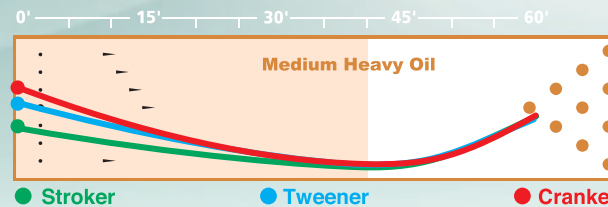

Dual-Drive Weight Block

SIGNATURE

R2S Hybrid Reactive

1500-grit Polished

\$ 888.88

TIMELESS™

- The 1500-grit polished **R2S™** Hybrid Reactive covestock is one of the most proven and cherished coverstocks in our sport
- The industry-first **Dual-Drive™** Weight Block features a unique shape and design concept like no other
- With a seal of approval from Jason Belmonte, the new Timeless is all about attention to details; it's sure to stand the test of time

SIGNATURE

R2S Hybrid Reactive

1500-grit Polished

TIMELESS™

- The 1500-grit polished **R2S™** Hybrid Reactive covestock is one of the most proven and cherished coverstocks in our sport
- The industry-first **Dual-Drive™** Weight Block features a unique shape and design concept like no other
- With a seal of approval from Jason Belmonte, the new Timeless is all about attention to details; it's sure to stand the test of time

Smell Me!

Aromatherapy - Citrus

LBS.	RG	DIFF.
16	2.54	.051
15	2.57	.050
14	2.59	.049
13	2.59	.045
12	2.65	.035

AVAILABLE WEIGHTS: 12-16 LBS

● Stroker ● Tweener ● Cranker

stormbowling.com