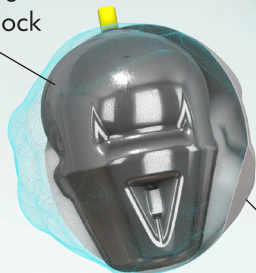

Dual-Drive Weight Block

SIGNATURE

R2S Hybrid Reactive

1500-grit Polished

\$ 888.88

TIMELESS™

- The 1500-grit polished **R2S™** Hybrid Reactive covestock is one of the most proven and cherished coverstocks in our sport
- The industry-first **Dual-Drive™** Weight Block features a unique shape and design concept like no other
- With a seal of approval from Jason Belmonte, the new Timeless is all about attention to details; it's sure to stand the test of time

Smell Me!

Aromatherapy - Citrus

LBvS.	RG	DIFF.
16	2.54	.051
15	2.57	.050
14	2.59	.049
13	2.59	.045
12	2.65	.035

AVAILABLE WEIGHTS: 12-16 LBS

● Stroker ● Tweener ● Cranker

stormbowling.com

Dual-Drive Weight Block

SIGNATURE

R2S Hybrid Reactive

1500-grit Polished

TIMELESS™

- The 1500-grit polished **R2S™** Hybrid Reactive covestock is one of the most proven and cherished coverstocks in our sport
- The industry-first **Dual-Drive™** Weight Block features a unique shape and design concept like no other
- With a seal of approval from Jason Belmonte, the new Timeless is all about attention to details; it's sure to stand the test of time