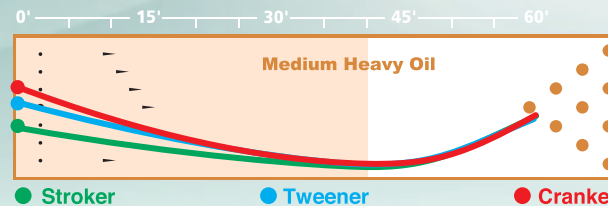

Dual-Drive Weight Block

SIGNATURE

R2S Hybrid Reactive

1500-grit Polished

\$ 888.88

TIMELESS™

- The 1500-grit polished **R2S™** Hybrid Reactive covestock is one of the most proven and cherished coverstocks in our sport
- The industry-first **Dual-Drive™** Weight Block features a unique shape and design concept like no other
- With a seal of approval from Jason Belmonte, the new Timeless is all about attention to details; it's sure to stand the test of time

Smell Me!

Aromatherapy - Citrus

LBvS.	RG	DIFF.
16	2.54	.051
15	2.57	.050
14	2.59	.049
13	2.59	.045
12	2.65	.035

AVAILABLE WEIGHTS: 12-16 LBS

● Stroker ● Tweener ● Cranker

stormbowling.com

Dual-Drive Weight Block

SIGNATURE

R2S Hybrid Reactive

1500-grit Polished

TIMELESS™

- The 1500-grit polished **R2S™** Hybrid Reactive covestock is one of the most proven and cherished coverstocks in our sport
- The industry-first **Dual-Drive™** Weight Block features a unique shape and design concept like no other
- With a seal of approval from Jason Belmonte, the new Timeless is all about attention to details; it's sure to stand the test of time