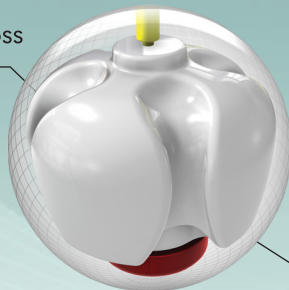

Iron Cross

R4S Pearl Reactive

3000-grit Sheen

STREET FIGHT™

- There is amazing technology in both the coverstock and the texture of this **R4S™ Pearl Reactive**. It features the unique 3000-grit Sheen finish; there is nothing like it in bowling
- The **Iron Cross™** weight block design is the **LARGEST EVER** to come out of Brigham City, Utah! Few shapes can produce this much flare without revving up early
- With Storm and the new Street Fight in your corner, the pins won't stand a chance

Smell me

Blackberry

LBS.	RG	DIFF.
16	2.60	.044
15	2.62	.043
14	2.58	.042
13	2.59	.045
12	2.65	.035

AVAILABLE WEIGHT 12-16 LBS

stormbowling.com

Iron Cross

R4S Pearl Reactive

3000-grit Sheen

STREET FIGHT™

- There is amazing technology in both the coverstock and the texture of this **R4S™ Pearl Reactive**. It features the unique 3000-grit Sheen finish; there is nothing like it in bowling
- The **Iron Cross™** weight block design is the **LARGEST EVER** to come out of Brigham City, Utah! Few shapes can produce this much flare without revving up early
- With Storm and the new Street Fight in your corner, the pins won't stand a chance