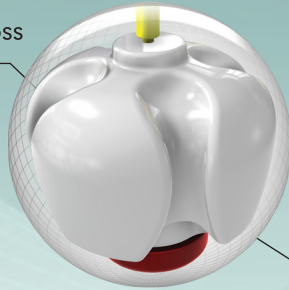

Iron Cross

R4S Pearl Reactive

3000-grit Sheen

STREET FIGHT™

- There is amazing technology in both the coverstock and the texture of this **R4S™ Pearl Reactive**. It features the unique 3000-grit Sheen finish; there is nothing like it in bowling
- The **Iron Cross™** weight block design is the **LARGEST EVER** to come out of Brigham City, Utah! Few shapes can produce this much flare without revving up early
- With Storm and the new Street Fight in your corner, the pins won't stand a chance

Smell me

Blackberry

LBS.	RG	DIFF.
16	2.60	.044
15	2.62	.043
14	2.58	.042
13	2.59	.045
12	2.65	.035

AVAILABLE WEIGHT 12-16 LBS

stormbowling.com

Iron Cross

R4S Pearl Reactive

3000-grit Sheen

STREET FIGHT™

- There is amazing technology in both the coverstock and the texture of this **R4S™ Pearl Reactive**. It features the unique 3000-grit Sheen finish; there is nothing like it in bowling
- The **Iron Cross™** weight block design is the **LARGEST EVER** to come out of Brigham City, Utah! Few shapes can produce this much flare without revving up early
- With Storm and the new Street Fight in your corner, the pins won't stand a chance