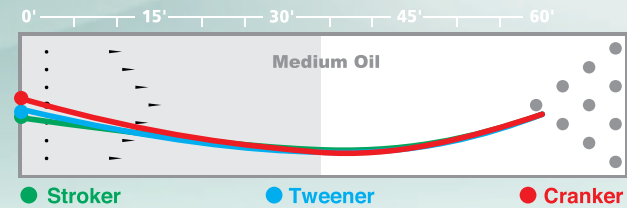

Iron Cross

R4S Pearl Reactive

3000-grit Sheen

STREET FIGHT™

- There is amazing technology in both the coverstock and the texture of this **R4S™ Pearl Reactive**. It features the unique 3000-grit Sheen finish; there is nothing like it in bowling
- The **Iron Cross™** weight block design is the **LARGEST EVER** to come out of Brigham City, Utah! Few shapes can produce this much flare without revving up early
- With Storm and the new Street Fight in your corner, the pins won't stand a chance

Smell me

Blackberry

LBS.	RG	DIFF.
16	2.60	.044
15	2.62	.043
14	2.58	.042
13	2.59	.045
12	2.65	.035

AVAILABLE WEIGHT 12-16 LBS

stormbowling.com

Iron Cross

R4S Pearl Reactive

3000-grit Sheen

STREET FIGHT™

- There is amazing technology in both the coverstock and the texture of this **R4S™ Pearl Reactive**. It features the unique 3000-grit Sheen finish; there is nothing like it in bowling
- The **Iron Cross™** weight block design is the **LARGEST EVER** to come out of Brigham City, Utah! Few shapes can produce this much flare without revving up early
- With Storm and the new Street Fight in your corner, the pins won't stand a chance