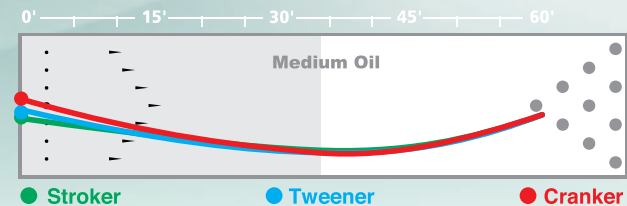

Smell me

Blackberry

LBS.	RG	DIFF.
16	2.60	.044
15	2.62	.043
14	2.58	.042
13	2.59	.045
12	2.65	.035

AVAILABLE WEIGHT 12-16 LBS

stormbowling.com

Iron Cross

R4S Pearl Reactive

3000-grit Sheen

STREET FIGHT™

- There is amazing technology in both the coverstock and the texture of this **R4S™ Pearl Reactive**. It features the unique 3000-grit Sheen finish; there is nothing like it in bowling
- The **Iron Cross™** weight block design is the **LARGEST EVER** to come out of Brigham City, Utah! Few shapes can produce this much flare without revving up early
- With Storm and the new Street Fight in your corner, the pins won't stand a chance

Smell me

Blackberry

LBS.	RG	DIFF.
16	2.60	.044
15	2.62	.043
14	2.58	.042
13	2.59	.045
12	2.65	.035

AVAILABLE WEIGHT 12-16 LBS

stormbowling.com