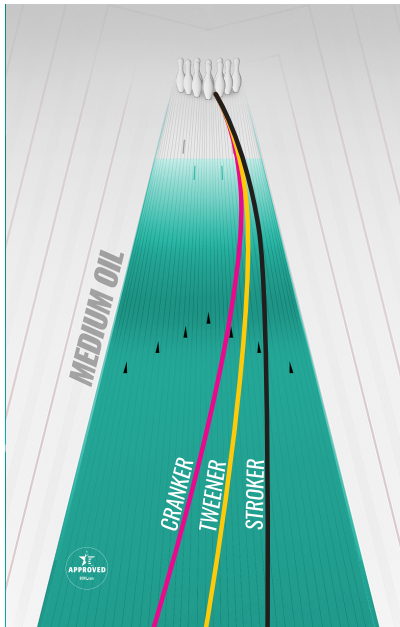

STORM

THE ROAD™

SMELL ME! Fruit Pop

COVERSTOCK: ReX™ Hybrid Reactive
WEIGHT BLOCK: Inverted FE2™ A.I. Core
FACTORY FINISH: Reacta Gloss™
BALL COLOR: Midnight/Carmine

RG
DIFF

	16 lb	15 lb	14 lb	13 lb	12 lb
RG	2.55	2.55	2.55	2.58	2.66
DIFF	.045	.045	.045	.047	.037

Recommended
Cleaner

SCAN ME

STORM

THE ROAD™

SMELL ME! Fruit Pop

COVERSTOCK: ReX™ Hybrid Reactive
WEIGHT BLOCK: Inverted FE2™ A.I. Core
FACTORY FINISH: Reacta Gloss™
BALL COLOR: Midnight/Carmine

RG
DIFF

	16 lb	15 lb	14 lb	13 lb	12 lb
RG	2.55	2.55	2.55	2.58	2.66
DIFF	.045	.045	.045	.047	.037

Recommended
Cleaner

SCAN ME