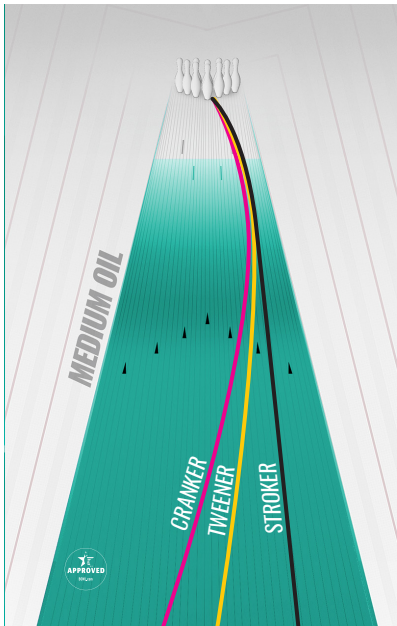

STORM

PITCH BLACK™

SMELL ME! N/A

COVERSTOCK: Controll™ Solid Urethane

WEIGHT BLOCK: Capacitor™ Core

FACTORY FINISH: 1000-grit Abralon®

BALL COLOR: Black

	16 lb	15 lb	14 lb	13 lb	12 lb
RG	2.56	2.57	2.59	2.61	2.63
DIFF	.023	.022	.022	.021	.021

Recommended
Cleaner

SCAN ME

STORM

PITCH BLACK™

SMELL ME! N/A

COVERSTOCK: Controll™ Solid Urethane

WEIGHT BLOCK: Capacitor™ Core

FACTORY FINISH: 1000-grit Abralon®

BALL COLOR: Black

	16 lb	15 lb	14 lb	13 lb	12 lb
RG	2.56	2.57	2.59	2.61	2.63
DIFF	.023	.022	.022	.021	.021

Recommended
Cleaner

SCAN ME