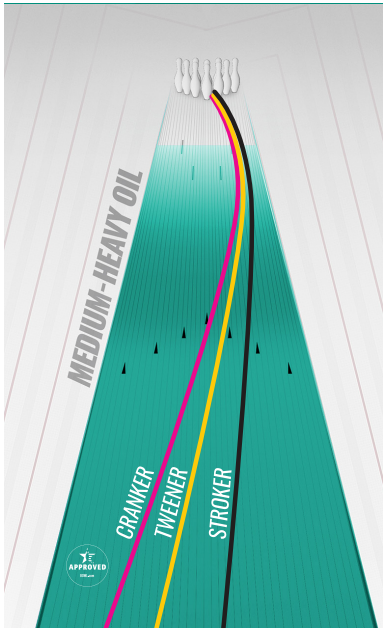

# IDENTITY™

**SMELL ME! CHERRY**

COVERSTOCK: ReX™ Pearl Reactive  
 WEIGHT BLOCK: ID™ A.I. Core  
 FACTORY FINISH: Power Edge™  
 BALL COLOR: Cherry/Teal/Black

	16 lb	15 lb	14 lb	13 lb	12 lb
RG	2.50	2.51	2.54	2.56	2.58
DIFF	.055	.055	.051	.034	.031
PSA	.009	.011	.008	.011	.009

SCAN HERE TO  
 SEE THIS BALL  
 IN ACTION ▶

**STORM**