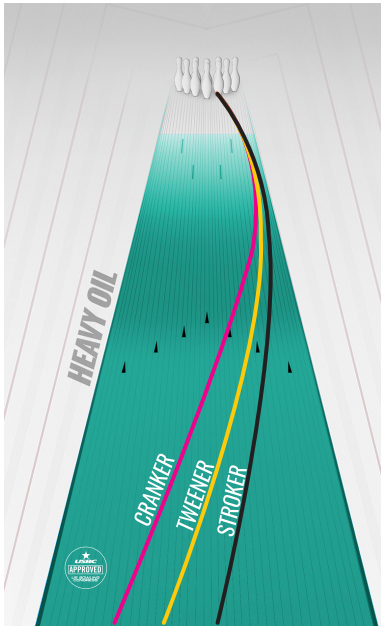

STORM

ABSOLUTE™ POWER

SMELL ME! BLUEBERRY ORANGE CAKE

COVERSTOCK: R2S™ DEEP Solid Reactive
 WEIGHT BLOCK: Sentinel™ Core
 FACTORY FINISH: 4000-grit Abralon®
 BALL COLOR: Berry/Tangelo/Steel

	16 lb	15 lb	14 lb	13 lb	12 lb
RG	2.48	2.48	2.54	2.57	2.59
DIFF	.048	.050	.045	.032	.029
PSA	.020	.021	.018	.010	.008

Recommended
Cleaner

SCAN ME

STORM

ABSOLUTE™ POWER

SMELL ME! BLUEBERRY ORANGE CAKE

COVERSTOCK: R2S™ DEEP Solid Reactive
 WEIGHT BLOCK: Sentinel™ Core
 FACTORY FINISH: 4000-grit Abralon®
 BALL COLOR: Berry/Tangelo/Steel