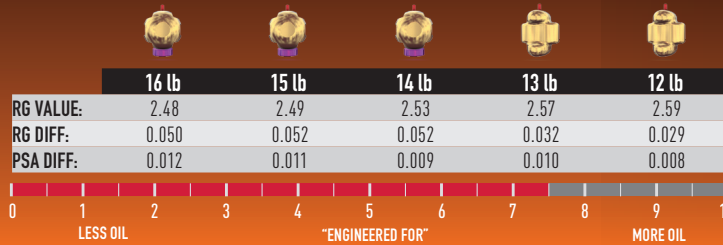

HP³ HIGH PERFORMANCE

RUBICON™ UC2

- **Ball Color:** Cosmic Black / Purple Sky
- **Rondure™ Core:** Designed to increase overall ball motion throughout the lane without the aid of an added balance hole.
- **eTrax™ Pearl Reactive Coverstock:** Newly formulated for better responsiveness down lane.
- **Factory Finish:** Reacta Gloss™
- **Engineered For:** Medium to Medium/Heavy Oil Conditions.

Rubicon™ UC2

\$ 8888.88
DRILLED

\$ 8888.88
UNDRILLED

FOR MORE DETAILS, VISIT ROTOGRIP.COM

HP³ HIGH PERFORMANCE

RUBICON™ UC2

- **Ball Color:** Cosmic Black / Purple Sky
- **Rondure™ Core:** Designed to increase overall ball motion throughout the lane without the aid of an added balance hole.
- **eTrax™ Pearl Reactive Coverstock:** Newly formulated for better responsiveness down lane.
- **Factory Finish:** Reacta Gloss™
- **Engineered For:** Medium to Medium/Heavy Oil Conditions.

Rubicon™ UC2

\$ 8888.88
DRILLED

\$ 8888.88
UNDRILLED

FOR MORE DETAILS, VISIT ROTOGRIP.COM