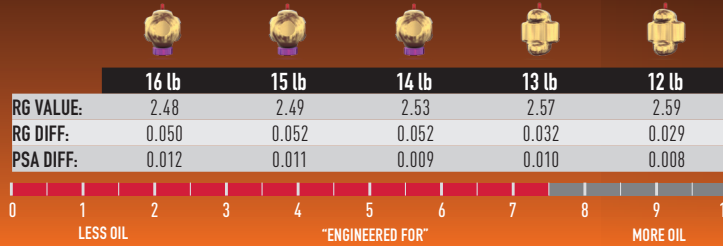

HP³ HIGH PERFORMANCE

RUBICON™ UC2

- **Ball Color:** Cosmic Black / Purple Sky
- **Rondure™ Core:** Designed to increase overall ball motion throughout the lane without the aid of an added balance hole.
- **eTrax™ Pearl Reactive Coverstock:** Newly formulated for better responsiveness down lane.
- **Factory Finish:** Reacta Gloss™
- **Engineered For:** Medium to Medium/Heavy Oil Conditions.

Rubicon™ UC2

\$ 8888.88
DRILLED

\$ 8888.88
UNDRILLED

FOR MORE DETAILS, VISIT ROTOGRIP.COM

HP³ HIGH PERFORMANCE

RUBICON™ UC2

- **Ball Color:** Cosmic Black / Purple Sky
- **Rondure™ Core:** Designed to increase overall ball motion throughout the lane without the aid of an added balance hole.
- **eTrax™ Pearl Reactive Coverstock:** Newly formulated for better responsiveness down lane.
- **Factory Finish:** Reacta Gloss™
- **Engineered For:** Medium to Medium/Heavy Oil Conditions.