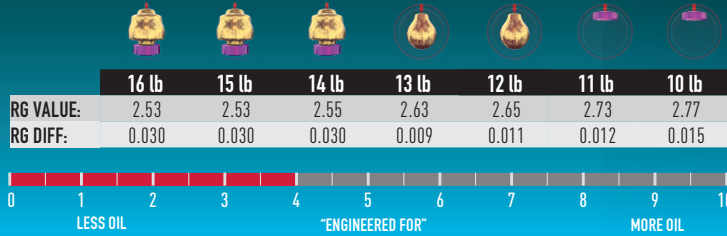

HP ¹ HIGH PERFORMANCE

HUSTLE™

- **Ball Color:** Hustle™ CAMO: Army / Black / Brown | Hustle™ WINE: Cranberry / Merlot
Hustle™ PBR: Purple / Black / Red | Hustle™ RAP: Royal / Aqua / Purple
- **Coverstocks:** The Versatile Traction Control (VTC™) formula was created with durability and consistent performance in mind specifically for the HP1 and HP2 lines. These formulas deliver outstanding performance while providing control and versatility without being overly aggressive.
- **Hustle™ Core:** This core creates good midlane motion with plenty of continuation down lane providing the ideal balance of power and control thanks to the Medium RG and Medium Differential – not too much, not too little.
- **Factory Finish:** 1500-grit Polished (CAMO, WINE, RAP) & 3000-grit Abralon® (PBR)
- **Engineered For:** Light Oil - Light/Medium Oil Conditions

Hustle™ CAMO
(Polished Solid)

Hustle™ WINE
(Polished Pearl)

Hustle™ PBR
(Sanded Solid)

Hustle™ RAP
(Polished Pearl)

MADE IN THE USA

\$ 8888.88
DRILLED

\$ 8888.88
UNDRILLED

FOR MORE DETAILS, VISIT ROTOGRIP.COM