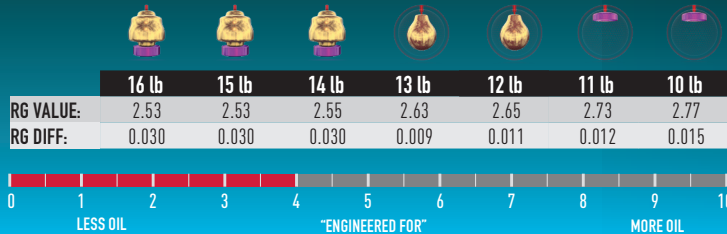

HP ¹ HIGH PERFORMANCE

HUSTLE™

- **Ball Color:** Hustle™ CAMO: Army / Black / Brown | Hustle™ WINE: Cranberry / Merlot
Hustle™ PBR: Purple / Black / Red | Hustle™ RAP: Royal / Aqua / Purple
- **Coverstocks:** The Versatile Traction Control (VTC™) formula was created with durability and consistent performance in mind specifically for the HP1 and HP2 lines. These formulas deliver outstanding performance while providing control and versatility without being overly aggressive.
- **Hustle™ Core:** This core creates good midlane motion with plenty of continuation down lane providing the ideal balance of power and control thanks to the Medium RG and Medium Differential – not too much, not too little.
- **Factory Finish:** 1500-grit Polished (CAMO, WINE, RAP) & 3000-grit Abralon® (PBR)
- **Engineered For:** Light Oil - Light/Medium Oil Conditions

Hustle™ CAMO
(Polished Solid)

Hustle™ WINE
(Polished Pearl)

Hustle™ PBR
(Sanded Solid)

Hustle™ RAP
(Polished Pearl)

MADE IN THE USA

\$ 8888.88
DRILLED

\$ 8888.88
UNDRILLED

FOR MORE DETAILS, VISIT ROTOGRIP.COM