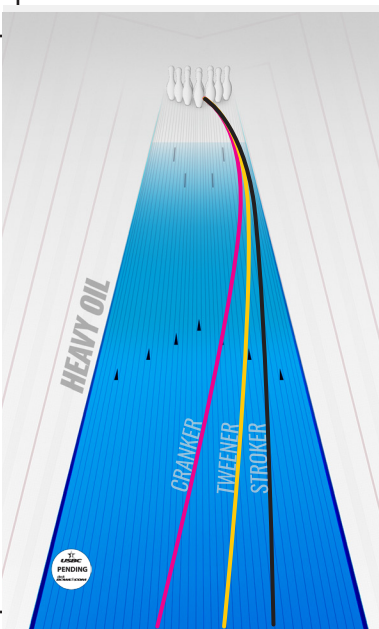

# PARALLAX™ EFFECT

**SMELL ME! ORANGE COFFEE CAKE**

Every aspect of a bowling ball must serve a purpose. So, while Parallax Effect aesthetics are distinctive, they're not simply a matter of appeal. Combining the versatility of the TractionX7 with the dynamic Aeroflo core produces the perfect combination to fashion a customized reaction for any style of bowler without effecting the integrity of the core!

• 1500-grit Polished • TractionX7™ Pearl Reactive • Aeroflo™ Core

16 lb	15 lb	14 lb	13 lb	12 lb	
2.50	2.52	2.55	2.57	2.59	RG
.052	.054	.051	.032	.029	DIFF
.020	.019	.017	.010	.008	PSA