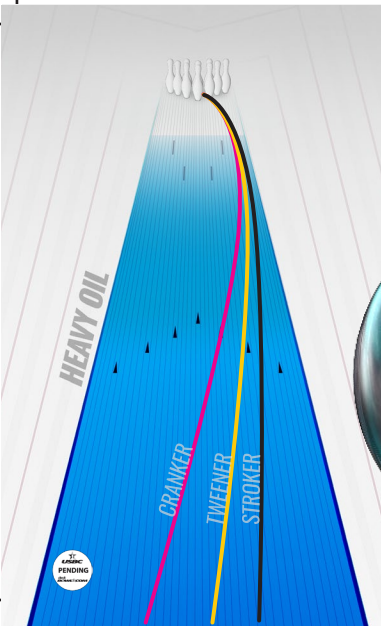

PARALLAX™

Storm's latest cover design combines durability, backend motion, and slower oil absorption rates to give you the most high tech cover to date. But that's not all! The AeroFlo core is also a design masterpiece. An ellipsed hole filled with lighter core material gives a higher RG than most asymmetric balls. Technology at its finest!

- 1500-grit Polished • TractionX7™ Hybrid Reactive • AeroFlo™ Core

16 lb	15 lb	14 lb	13 lb	12 lb	
2.50	2.52	2.55	2.57	2.59	RG
.052	.054	.051	.032	.029	DIFF
.020	.019	.017	.010	.008	INTER DIFF

SMELL ME!
FUNNEL CAKE