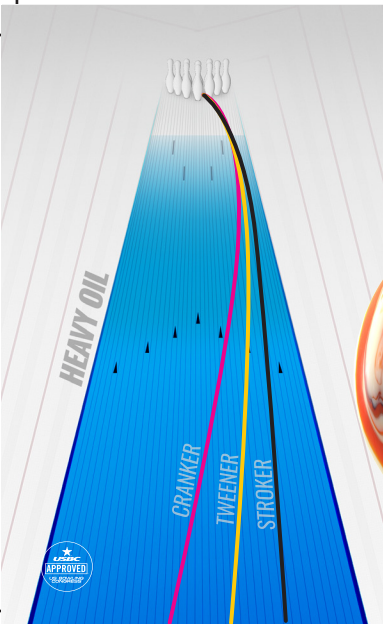

OMEGA CRUX™

The moment you roll the new Omega Crux, you'll know that there is something really special with this one! The combination of the Catalyst Core and GI-20 Coverstock creates a smoother glide through the heads and a more angular motion off the spot, maximizing performance in today's complex bowling environment.

- 3000-grit Abralon® • GI-20™ Pearl Reactive • Catalyst™ Core

16 lb	15 lb	14 lb	13 lb	12 lb
2.50	2.50	2.54	2.57	2.59
.051	.052	.050	.032	.029
.016	.017	.015	.010	.008

RG

DIFF

INTER DIFF

OMEGA CRUX™

The moment you roll the new Omega Crux, you'll know that there is something really special with this one! The combination of the Catalyst Core and GI-20 Coverstock creates a smoother glide through the heads and a more angular motion off the spot, maximizing performance in today's complex bowling environment.

- 3000-grit Abralon® • GI-20™ Pearl Reactive • Catalyst™ Core

16 lb	15 lb	14 lb	13 lb	12 lb
2.50	2.50	2.54	2.57	2.59
.051	.052	.050	.032	.029
.016	.017	.015	.010	.008

RG

DIFF

INTER DIFF