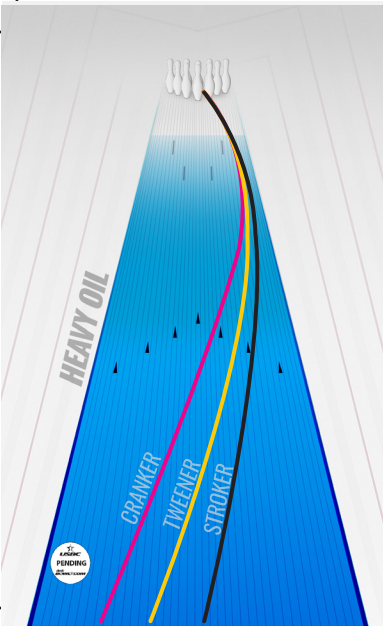

# NOVA™

**SMELL ME! CHERRY APPLE SLUSH**

The Nova has taken a leap further into space than any ball before. The revolutionary Ignition core which revs up fast and finishes strong with a more aggressive movement down lane, has been paired with an innovative combination of the R2X Hybrid coverstock to maintain the striking power you've come to expect from a Premier™ Line ball. Take grip and ignite the Nova in your heart.

• 3000-grit Abralon® • R2X™ Hybrid Reactive • Ignition™ Core

16 lb	15 lb	14 lb	13 lb	12 lb	
2.50	2.49	2.53	2.57	2.59	<b>RG</b>
.051	.052	.049	.032	.029	<b>DIFF</b>
.018	.019	.018	.010	.008	<b>PSA</b>