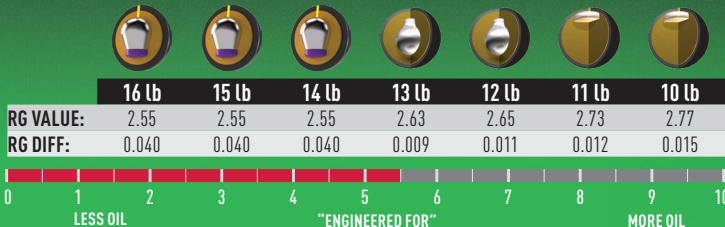

MVP™ Attitude

MVP™ ATTITUDE

- **Ball Color:** Golden Pearl / Violet Pearl / Purple Solid
- **Neutron NXT™ Core:** A Higher RG value and Medium Differential produces plenty of length and down-lane motion—no matter your style.
- **VTC-H2O™ Hybrid Reactive Coverstock:** Adjusted material ratios ensure mid-lane performance without losing responsiveness to friction.
- **Factory Finish:** 3000-grit Pad
- **Engineered For:** Medium to Medium/Heavy Oil Conditions.