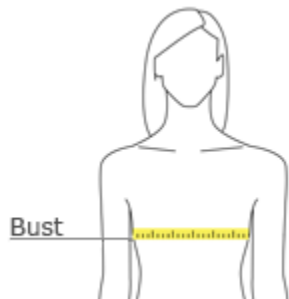

HOW TO MEASURE

Ladies Anthem sizing

BUST

Measure under the arm and around the fullest part of the bust with arms down, keeping tape horizontal.

SIZE CHART

	XS	S	M	L	XL	XXL	3XL	4XL
Size	2	4/6	8/10	12/14	16/18	20/22	24/26	28/30
Bust	32-34	35-36	37-38	39-41	42-44	45-47	48-51	52-55