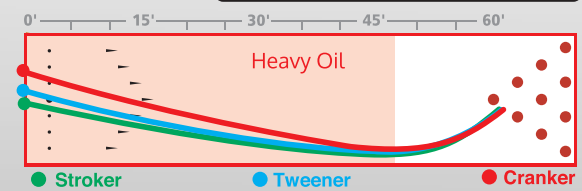

	16 lb	15 lb	14 lb	13 lb	12 lb
RG	2.49	2.49	2.53	2.57	2.59
DIFF	.050	.050	.050	.032	.029
INTER. DIFF	.018	.017	.014	.010	.008

SMELL ME! Moroccan Mint

#STORMNATION

STORMBOWLING.COM