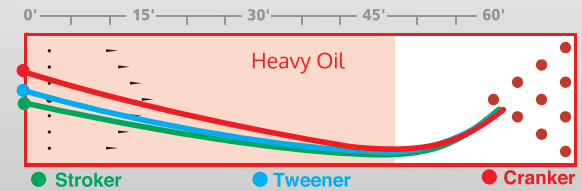

INTENSE™

Strong asymmetrical bowling balls like the Intense give you more power at the pins and more confidence in every shot

- 1500-grit Polished • R3S™ Pearl Reactive • RAD-E™ Core

	16 lb	15 lb	14 lb	13 lb	12 lb
RG	2.49	2.49	2.53	2.57	2.59
DIFF	.050	.050	.050	.032	.029
INTER. DIFF	.018	.017	.014	.010	.008