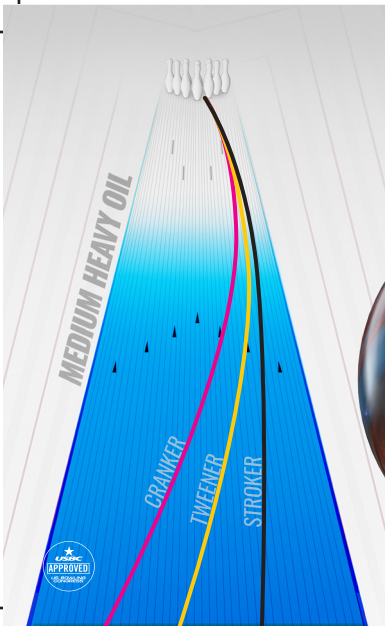

# INTENSE™ FIRE

RAD technology is now in its sixth generation with the RAD-E. The "E" stands for ENERGY in relation to the potential energy of this dynamic beast. Paired with the R3S Hybrid cover, this ball looks as good as it rolls!

- 1500-grit Polished • R3S™ Hybrid Reactive • RAD-E™ Core

16 lb	15 lb	14 lb	13 lb	12 lb
2.49	2.49	2.53	2.57	2.59
.050	.050	.050	.032	.029
.018	.017	.014	.010	.008

RG  
DIFF  
INTER DIFF

**SMELL ME!**  
LAVA SPICE