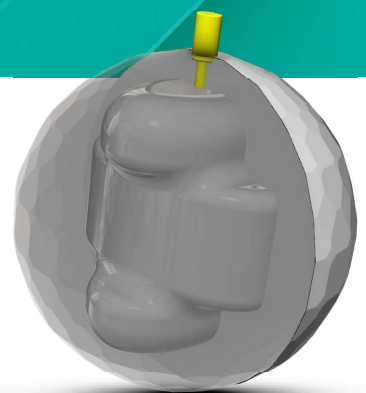

14-16 lbs.

12-13 lbs.

IDENTITY™

PRODUCT DETAILS:

COVERSTOCK: ReX™ Pearl Reactive

CORE: ID™ A.I. Core

FACTORY FINISH: Power Edge™

COLOR: Cherry/Teal/Black

FLARE POTENTIAL: High

FRAGRANCE: Cherry

AVAILABLE WEIGHTS: 12-16 lbs.

PRODUCT SKU: VID

	RG	DIFF	PSA
16 lb	2.50	0.055	0.009
15 lb	2.51	0.055	0.011
14 lb	2.54	0.051	0.008
13 lb	2.56	0.034	0.011
12 lb	2.58	0.031	0.009