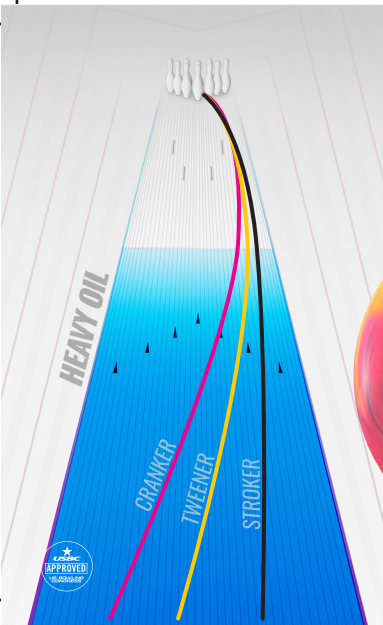

GRAVITY EVOLVE™

Like the original Virtual Gravity, only better! The Shape-Lock HD Core can power through just about anything. Combined with our aggressive SPEC coverstock that “sticks” to the lane, almost like Velcro®, you can expect heavy roll with no shortage of higher scores and more strikes.

- 2000-grit Abralon® • SPEC™ Solid Reactive • Shape Lock™ HDCore

16 lb	15 lb	14 lb	13 lb	12 lb
2.48	2.48	2.53	2.57	2.59
.048	.052	.050	.032	.029
.019	.020	.017	.010	.008

RG
DIFF
INTER DIFF

SMELL ME!
ORANGE AMBROSIA