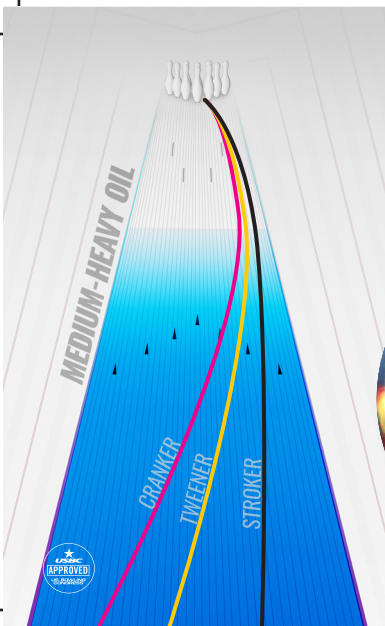

DRIVE™

To compliment the original Timeless™, Storm developed a new R2S Nano Hybrid shell which adds traction to better handle oil. Combine that with the unique dynamics of the Dual-Drive weight block, the Drive creates more entry angle and more strikes, even on off-pocket hits!

- 3000-grit Abralon® • R2S™ Nano Hybrid • Dual-Drive™ Weight Block

16 lb	15 lb	14 lb	13 lb	12 lb	
2.54	2.57	2.59	2.59	2.65	RG
.051	.050	.049	.045	.035	DIFF

SMELL ME!
CITRUS MINT

DRIVE™

To compliment the original Timeless™, Storm developed a new R2S Nano Hybrid shell which adds traction to better handle oil. Combine that with the unique dynamics of the Dual-Drive weight block, the Drive creates more entry angle and more strikes, even on off-pocket hits!

- 3000-grit Abralon® • R2S™ Nano Hybrid • Dual-Drive™ Weight Block

16 lb	15 lb	14 lb	13 lb	12 lb	
2.54	2.57	2.59	2.59	2.65	RG
.051	.050	.049	.045	.035	DIFF

SMELL ME!
CITRUS MINT