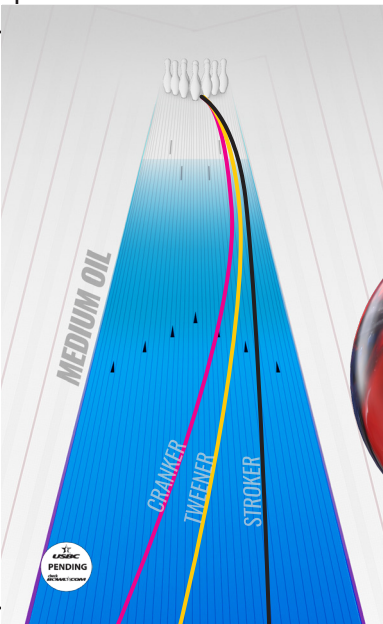

AXIOM™ PEARL

The Orbital Core has a compact and extremely dense central ball that maintains a tight spin radius with a low moment of inertia. This means it revs up fast, with less effort required from the bowler. NeX Pearl enhances every facet of your game and distributes power to the right place at the right time to provide reliable transitions and superior control. Think Nano™, but to the extreme.

• 1500-grit Polished • NeX™ Pearl Reactive • Orbital™ Core

16 lb	15 lb	14 lb	13 lb	12 lb
2.47	2.48	2.55	2.59	2.65
.048	.050	.049	.045	.035

RG
DIFF

SMELL ME!
PEPPERMINT

AXIOM™ PEARL

The Orbital Core has a compact and extremely dense central ball that maintains a tight spin radius with a low moment of inertia. This means it revs up fast, with less effort required from the bowler. NeX Pearl enhances every facet of your game and distributes power to the right place at the right time to provide reliable transitions and superior control. Think Nano™, but to the extreme.

• 1500-grit Polished • NeX™ Pearl Reactive • Orbital™ Core

16 lb	15 lb	14 lb	13 lb	12 lb
2.47	2.48	2.55	2.59	2.65
.048	.050	.049	.045	.035

RG
DIFF

SMELL ME!
PEPPERMINT