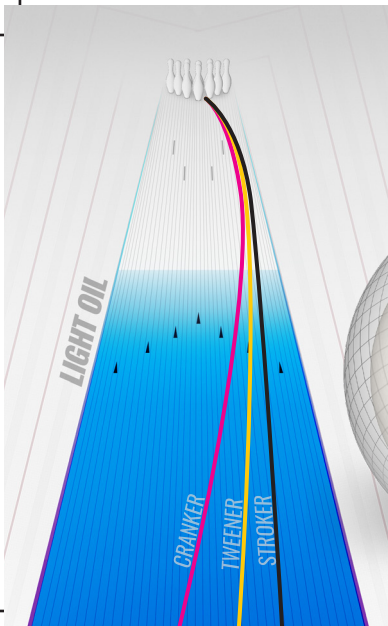

TROPICAL SURGE™

Our beloved Tropical line has evolved again! The all-new Surge Core, with a boosted differential paired with our dependable Reactor formula will give you the curve you've been craving for.

Six exciting colors and fragrances will appeal to just about anybody.

• 1500-grit Polished • Reactor™ Reactive • Surge™ Core

16 lb	15 lb	14 lb	13 lb	12 lb	
2.57	2.58	2.60	2.62	2.64	RG
.025	.024	.025	.021	.020	DIFF

Available in 10-16 lbs.

TROPICAL SURGE™

Our beloved Tropical line has evolved again! The all-new Surge Core, with a boosted differential paired with our dependable Reactor formula will give you the curve you've been craving for.