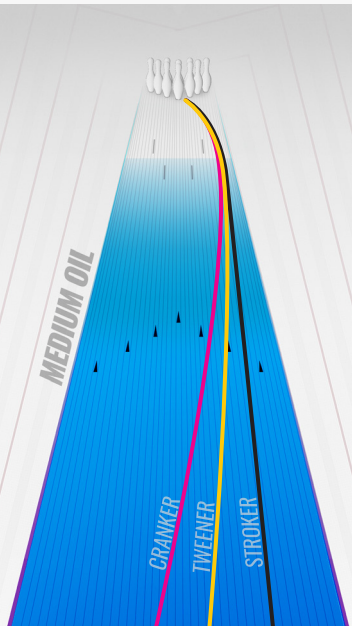

# SPECTRE™

**SMELL ME! CANDY CANE COOKIE**

The newest installment of the Thunder™ Line, the Spectre features the cutting-edge Vector Core that was designed to be used by the most scrutinous competitor. Add the 1500-grit polished R3S coverstock which gives you the control needed to attack each shot with confidence, you can rest assured that you're going to get just enough skid to push through the front part of the lane cleanly without sacrificing the traction needed to control the midlane and break point.

From the moment you drill up a Storm ball, you are sure to feel the power inside.

- 1500-grit Polished • R3S™ Pearl Reactive • Vector™ Core

16 lb	15 lb	14 lb	13 lb	12 lb	
2.53	2.54	2.55	2.59	2.65	RG
.049	.050	.051	.045	.035	DIFF