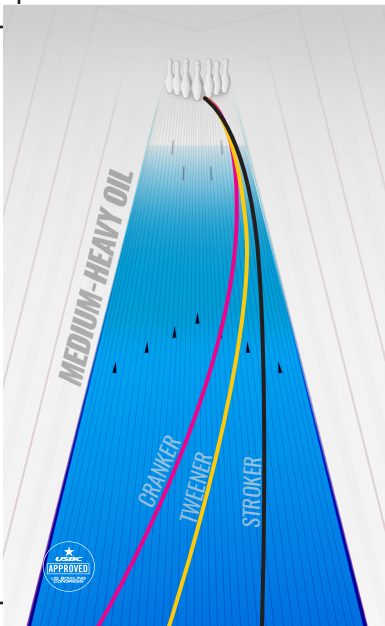

PRO-MOTION™

To create this very special PRO-Motion, Storm teamed up with the best bowler in the world, Jason Belmonte. The result; a weight block design that is unique and benefits bowlers of all styles. We wrapped the core with our SPEC coverstock which ignores heavy oil and maintains strong motion through the backends. You have to experience it to believe it!

- 2000-grit Abralon® • SPEC™ Solid Reactive • Piston™ Core

16 lb	15 lb	14 lb	13 lb	12 lb	
2.51	2.52	2.53	2.59	2.65	RG
.047	.049	.051	.045	.035	DIFF

SMELL ME!
VANILLA SNAP

PRO-MOTION™

To create this very special PRO-Motion, Storm teamed up with the best bowler in the world, Jason Belmonte. The result; a weight block design that is unique and benefits bowlers of all styles. We wrapped the core with our SPEC coverstock which ignores heavy oil and maintains strong motion through the backends. You have to experience it to believe it!