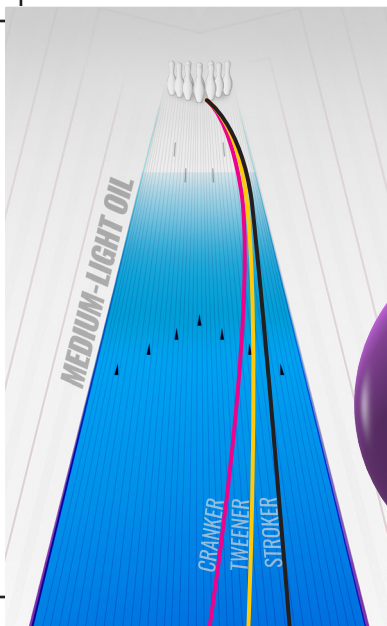

# PITCH PURPLE™

The Pitch Purple features the all-new Rev-Controll coverstock with the tried-and-true Capacitor Core. It has enough backend potential to hit steep angles and confidently make it back to the pocket. This rare combination of urethane midlane with backend motion is a bonus that makes this ball once of the most unique balls to date.

- 1000-grit Abralon® • Rev-Controll™ Solid Urethane • Capacitor™ Core

16 lb	15 lb	14 lb	13 lb	12 lb		
2.56	2.57	2.59	2.61	2.63	<b>RG</b>	
.023	.022	.022	.021	.021	<b>DIFF</b>	