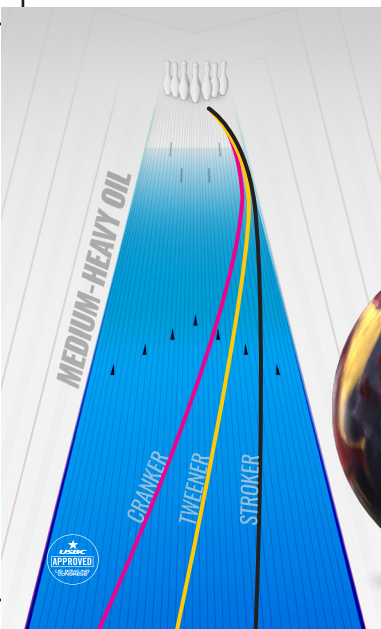

INCITE™

SMELL ME! CHERRY VANILLA

The all-new Tensor Core is a slightly asymmetric model that achieves the same result as a flare-increasing balance hole and allows your pro shop operator to customize a reaction perfect for you! Also featured is the R4S Hybrid Cover which perfectly bridges the gap between mid-range Thunder™ Line and high-end Premier™ Line balls.

- 3000-grit Abralon® • R4S™ Hybrid Reactive • Tensor™ Core

16 lb	15 lb	14 lb	13 lb	12 lb	
2.49	2.50	2.52	2.57	2.59	RG
.051	.053	.051	.032	.029	DIFF
.011	.013	.011	.010	.008	PSA

INCITE™

SMELL ME! CHERRY VANILLA

The all-new Tensor Core is a slightly asymmetric model that achieves the same result as a flare-increasing balance hole and allows your pro shop operator to customize a reaction perfect for you! Also featured is the R4S Hybrid Cover which perfectly bridges the gap between mid-range Thunder™ Line and high-end Premier™ Line balls.