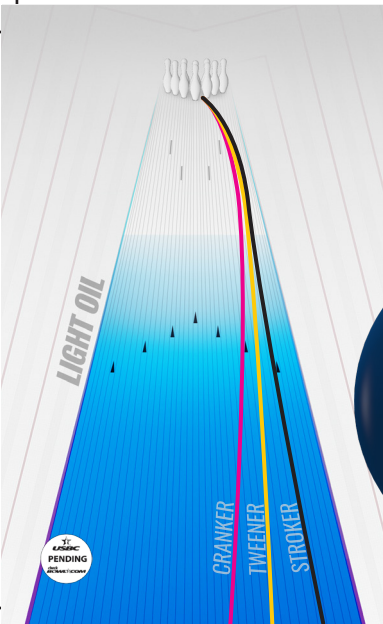

# FAST PITCH™

Shorter oil patterns and drier conditions can be as challenging as a lane with oil backed up to the head pin. The higher RG, medium differential Tour Block Weight Block keeps the Fast Pitch reading the lane exactly where its needed. Controll XL is making its debut on the Fast Pitch and blends the line between early read and entry angle, making it the most versatile Pitch series ball to date.

- 1000-grit Abralon® • Controll XL™ Solid Urethane • Tour Block™

| 16 lb | 15 lb | 14 lb | 13 lb | 12 lb | RG | DIFF |
|-------|-------|-------|-------|-------|----|------|
| 2.58  | 2.61  | 2.65  | 2.63  | 2.65  |    |      |
| .029  | .030  | .027  | .009  | .011  |    |      |