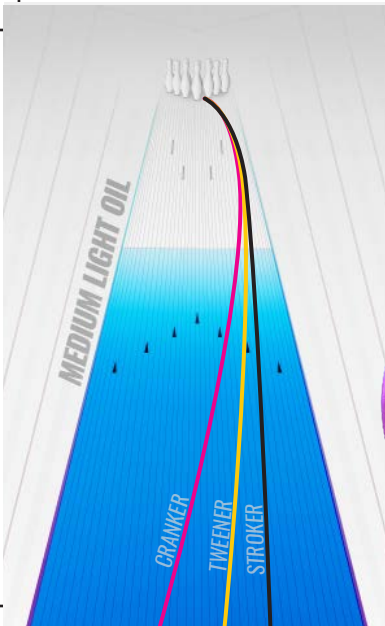

ELECTRIFY™ PEARL

\$8888.88
DRILLED

\$8888.88
UNDRILLED

The Electrify balls are a gem for any player seeking feel and control. The Circuit Core/Reactor Pearl cover combination creates more backend tenacity than ever before. This series will quickly become a fan favorite for players of all levels and abilities.

- Reacta Gloss • Reactor™ Pearl Reactive • Circuit™ Core

| 16 lb | 15 lb | 14 lb | 13 lb | 12 lb |
|-------|-------|-------|-------|-------|
| 2.50 | 2.51 | 2.53 | 2.59 | 2.65 |
| .031 | .030 | .031 | .045 | .035 |

RG
DIFF

Available in 10-16 lbs.

SMELL ME!
FROSTED CAKE

ELECTRIFY™ PEARL

DRILLED

UNDRILLED

The Electrify balls are a gem for any player seeking feel and control. The Circuit Core/Reactor Pearl cover combination creates more backend tenacity than ever before. This series will quickly become a fan favorite for players of all levels and abilities.