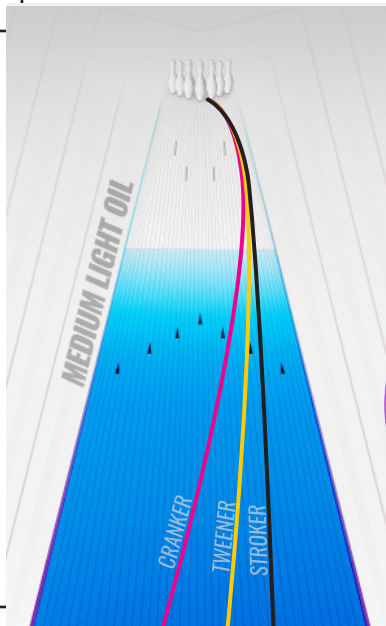

# ELECTRIFY™ PEARL

The Electrify balls are a gem for any player seeking feel and control. The Circuit Core/Reactor Pearl cover combination creates more backend tenacity than ever before. This series will quickly become a fan favorite for players of all levels and abilities.

- 1500-grit Polished • Reactor™ Pearl Reactive • Circuit™ Core

16 lb	15 lb	14 lb	13 lb	12 lb	
2.50	2.51	2.53	2.59	2.65	RG
.031	.030	.031	.045	.035	DIFF

Available in 10-16 lbs.

**SMELL ME!**  
FROSTED CAKE