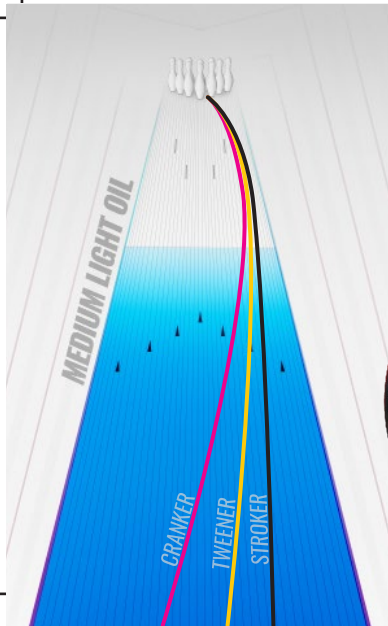

ELECTRIFY™ HYBRID

The Electrify balls are gems for any player seeking feel and control. The combination of Reactor Hybrid and Circuit Core, which features a lower RG and midrange differential, creates the perfect all-around ball for all bowlers, veteran to rookie.

- 1500-grit Polished • Reactor™ Hybrid Reactive • Circuit™ Core

16 lb	15 lb	14 lb	13 lb	12 lb	
2.50	2.51	2.53	2.59	2.65	RG
.031	.030	.031	.045	.035	DIFF

Available in 10-16 lbs.

SMELL ME!
GRAPE

ELECTRIFY™ HYBRID

The Electrify balls are gems for any player seeking feel and control. The combination of Reactor Hybrid and Circuit Core, which features a lower RG and midrange differential, creates the perfect all-around ball for all bowlers, veteran to rookie.