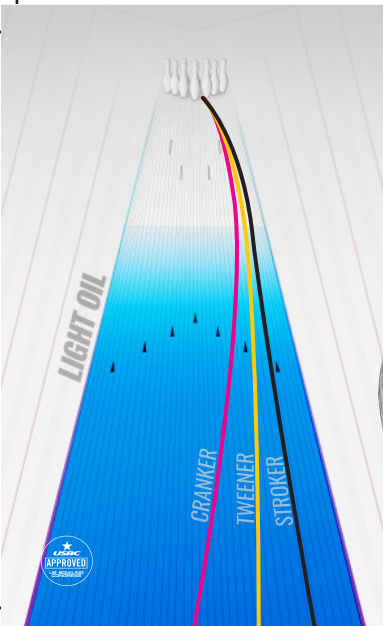

TROPICAL™ STORM

The Tropical Line features the proven Reactor Reactive coverstock material that glides easily through the heads yet reacts down-lane to provide optimum pin carry. The Camber Core's inverted light bulb shape has real substance. It provides more predictability and control.

- 1500-grit Polished • Camber Core • Reactor™ Reactive

16 lb	15 lb	14 lb	13 lb	12 lb	
2.57	2.57	2.57	2.63	2.65	RG
.009	.009	.013	.009	.011	DIFF

TROPICAL™ STORM

The Tropical Line features the proven Reactor Reactive coverstock material that glides easily through the heads yet reacts down-lane to provide optimum pin carry. The Camber Core's inverted light bulb shape has real substance. It provides more predictability and control.

- 1500-grit Polished • Camber Core • Reactor™ Reactive

16 lb	15 lb	14 lb	13 lb	12 lb	
2.57	2.57	2.57	2.63	2.65	RG
.009	.009	.013	.009	.011	DIFF