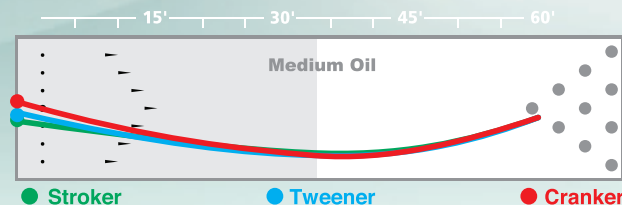

Booster Core

R2S Solid Reactive

3000-grit Sheen

ROCKET SHIP™

- With R2S™ Solid Reactive finished to a new 3000-grit Sheen finish, the Rocket Ship soars through the heads while providing a strong yet consistent motion
- The Booster™ Core is a uniquely engineered shape which creates a consistently predictable motion that is as reliable as gravity
- The new Rocket Ship is the must-have benchmark ball of the season

LBS.	RG	DIFF.
16	2.53	.044
15	2.54	.046
14	2.55	.048
13	2.59	.045
12	2.65	.035

AVAILABLE WEIGHTS: 12-16 LBS

\$ 888.88

Smell Me!

Butter Pecan

stormbowling.com

Booster Core

R2S Solid Reactive

3000-grit Sheen

ROCKET SHIP™

- With R2S™ Solid Reactive finished to a new 3000-grit Sheen finish, the Rocket Ship soars through the heads while providing a strong yet consistent motion
- The Booster™ Core is a uniquely engineered shape which creates a consistently predictable motion that is as reliable as gravity
- The new Rocket Ship is the must-have benchmark ball of the season

LBS.	RG	DIFF.
16	2.53	.044
15	2.54	.046
14	2.55	.048
13	2.59	.045
12	2.65	.035

AVAILABLE WEIGHTS: 12-16 LBS

Smell Me!

Butter Pecan

stormbowling.com