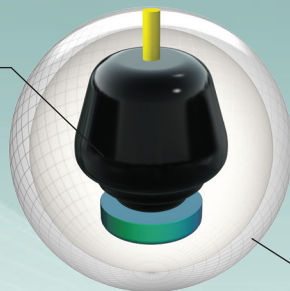

Booster Core

R2S Solid Reactive

3000-grit Sheen

ROCKET SHIP™

- With R2S™ Solid Reactive finished to a new 3000-grit Sheen finish, the Rocket Ship soars through the heads while providing a strong yet consistent motion
- The Booster™ Core is a uniquely engineered shape which creates a consistently predictable motion that is as reliable as gravity
- The new Rocket Ship is the must-have benchmark ball of the season

LBS.	RG	DIFF.
16	2.53	.044
15	2.54	.046
14	2.55	.048
13	2.59	.045
12	2.65	.035

AVAILABLE WEIGHTS: 12-16 LBS

\$ 888.88

Smell Me!

Butter Pecan

stormbowling.com

Booster Core

R2S Solid Reactive

3000-grit Sheen

ROCKET SHIP™

- With R2S™ Solid Reactive finished to a new 3000-grit Sheen finish, the Rocket Ship soars through the heads while providing a strong yet consistent motion
- The Booster™ Core is a uniquely engineered shape which creates a consistently predictable motion that is as reliable as gravity
- The new Rocket Ship is the must-have benchmark ball of the season