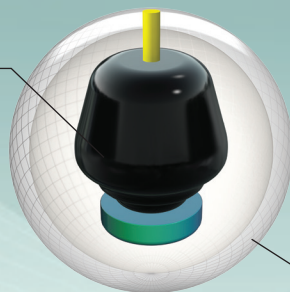

Booster Core

R2S Solid Reactive

3000-grit Sheen

ROCKET SHIP™

- With R2S™ Solid Reactive finished to a new 3000-grit Sheen finish, the Rocket Ship soars through the heads while providing a strong yet consistent motion
- The Booster™ Core is a uniquely engineered shape which creates a consistently predictable motion that is as reliable as gravity
- The new Rocket Ship is the must-have benchmark ball of the season

LBS.	RG	DIFF.
16	2.53	.044
15	2.54	.046
14	2.55	.048
13	2.59	.045
12	2.65	.035

AVAILABLE WEIGHTS: 12-16 LBS

\$ 888.88

Smell Me!

Butter Pecan

stormbowling.com

Booster Core

R2S Solid Reactive

3000-grit Sheen

ROCKET SHIP™

- With R2S™ Solid Reactive finished to a new 3000-grit Sheen finish, the Rocket Ship soars through the heads while providing a strong yet consistent motion
- The Booster™ Core is a uniquely engineered shape which creates a consistently predictable motion that is as reliable as gravity
- The new Rocket Ship is the must-have benchmark ball of the season