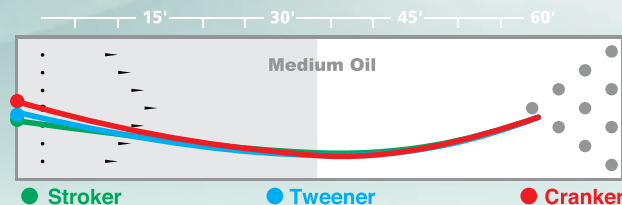

Booster Core

R2S Solid Reactive

3000-grit Sheen

ROCKET SHIP™

- With R2S™ Solid Reactive finished to a new 3000-grit Sheen finish, the Rocket Ship soars through the heads while providing a strong yet consistent motion
- The Booster™ Core is a uniquely engineered shape which creates a consistently predictable motion that is as reliable as gravity
- The new Rocket Ship is the must-have benchmark ball of the season

LBS.	RG	DIFF.
16	2.53	.044
15	2.54	.046
14	2.55	.048
13	2.59	.045
12	2.65	.035

AVAILABLE WEIGHTS: 12-16 LBS

\$ 888.88

Smell Me!

Butter Pecan

stormbowling.com

Booster Core

R2S Solid Reactive

3000-grit Sheen

ROCKET SHIP™

- With R2S™ Solid Reactive finished to a new 3000-grit Sheen finish, the Rocket Ship soars through the heads while providing a strong yet consistent motion
- The Booster™ Core is a uniquely engineered shape which creates a consistently predictable motion that is as reliable as gravity
- The new Rocket Ship is the must-have benchmark ball of the season