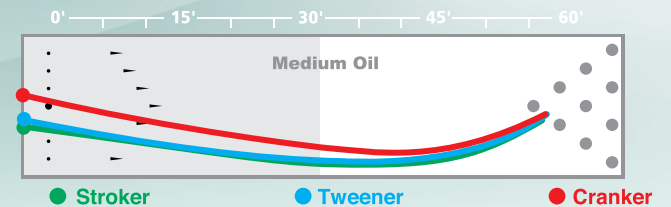

Smell Me!

Lemon Tart

LBS.	RG	DIFF.
16	2.48	.051
15	2.48	.051
14	2.53	.050
13	2.59	.045
12	2.65	.035

AVAILABLE WEIGHTS: 12-16 LBS

stormbowling.com

Velocity Core

AX-16 Pearl Reactive

1500-grit polished

PHAZE™

- The highly-phased AX-16™ pearl shell has a different texture and feel than traditional reactives.
- The new fast-revving Velocity™ Core is the product of a commitment to cutting edge design both in form and function.
- Storm's new Phaze is up to any challenge thrown its way, just like you.

Smell Me!

Lemon Tart

LBS.	RG	DIFF.
16	2.48	.051
15	2.48	.051
14	2.53	.050
13	2.59	.045
12	2.65	.035

AVAILABLE WEIGHTS: 12-16 LBS

stormbowling.com