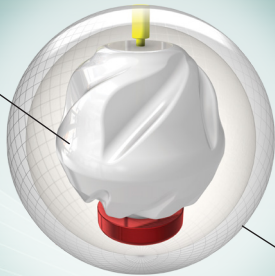

Velocity Core

AX-16 Pearl Reactive

1500-grit polished

PHAZE™

- The highly-phased AX-16™ pearl shell has a different texture and feel than traditional reactives.
- The new fast-revving Velocity™ Core is the product of a commitment to cutting edge design both in form and function.
- Storm's new Phaze is up to any challenge thrown its way, just like you.

Smell Me!

Lemon Tart

LBS.	RG	DIFF.
16	2.48	.051
15	2.48	.051
14	2.53	.050
13	2.59	.045
12	2.65	.035

AVAILABLE WEIGHTS: 12-16 LBS

stormbowling.com

Velocity Core

AX-16 Pearl Reactive

1500-grit polished

PHAZE™

- The highly-phased AX-16™ pearl shell has a different texture and feel than traditional reactives.
- The new fast-revving Velocity™ Core is the product of a commitment to cutting edge design both in form and function.
- Storm's new Phaze is up to any challenge thrown its way, just like you.