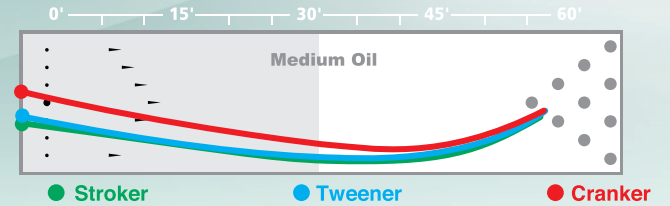

Velocity Core

AX-16 Pearl Reactive

1500-grit polished

PHAZE™

- The highly-phased AX-16™ pearl shell has a different texture and feel than traditional reactives.
- The new fast-revving Velocity™ Core is the product of a commitment to cutting edge design both in form and function.
- Storm's new Phaze is up to any challenge thrown its way, just like you.

Smell Me!

Lemon Tart

LBS.	RG	DIFF.
16	2.48	.051
15	2.48	.051
14	2.53	.050
13	2.59	.045
12	2.65	.035

AVAILABLE WEIGHTS: 12-16 LBS

stormbowling.com

Velocity Core

AX-16 Pearl Reactive

1500-grit polished