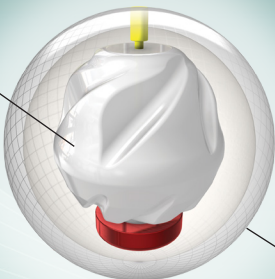

Velocity Core

AX-16 Pearl Reactive

1500-grit polished

PHAZE™

- The highly-phased AX-16™ pearl shell has a different texture and feel than traditional reactives.
- The new fast-revving Velocity™ Core is the product of a commitment to cutting edge design both in form and function.
- Storm's new Phaze is up to any challenge thrown its way, just like you.

Smell Me!

Lemon Tart

LBS.	RG	DIFF.
16	2.48	.051
15	2.48	.051
14	2.53	.050
13	2.59	.045
12	2.65	.035

AVAILABLE WEIGHTS: 12-16 LBS

stormbowling.com

Velocity Core

AX-16 Pearl Reactive

1500-grit polished

PHAZE™

- The highly-phased AX-16™ pearl shell has a different texture and feel than traditional reactives.
- The new fast-revving Velocity™ Core is the product of a commitment to cutting edge design both in form and function.
- Storm's new Phaze is up to any challenge thrown its way, just like you.