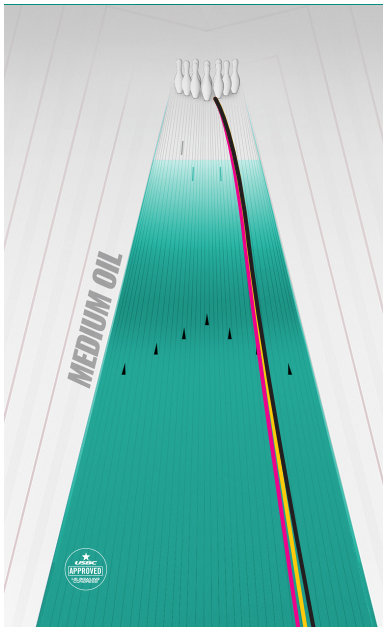

STORM

MIX™

GREAT FOR PICKING UP SPARES

COVERSTOCK: U1S™ Urethane
 WEIGHT BLOCK: Traditional 3-Piece Core
 FACTORY FINISH: 3500-grit Polished
 BALL COLOR: Multiple Color Options

	16 lb	15 lb	14 lb	13 lb	12 lb
RG	2.68	2.69	2.69	2.71	2.72
DIFF	.006	.006	.006	.005	.005

Available in 6, 8, 10-16 Lbs.

Recommended Cleaner

SCAN ME

STORM

MIX™

GREAT FOR PICKING UP SPARES

COVERSTOCK: U1S™ Urethane
 WEIGHT BLOCK: Traditional 3-Piece Core
 FACTORY FINISH: 3500-grit Polished
 BALL COLOR: Multiple Color Options