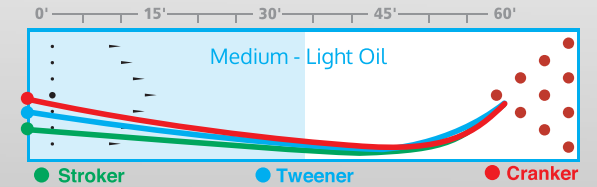

	16 lb	15 lb	14 lb	13 lb	12 lb
RG	2.56	2.57	2.59	2.59	2.65
DIFF	.034	.035	.036	.045	.035

SMELL ME! Papaya Splash

#STORMNATION

STORMBOWLING.COM

MATCH UP™

In the modern era of bowling, it's all about matching up. Storm's Match Up will fill your arsenal so you're prepared for anything