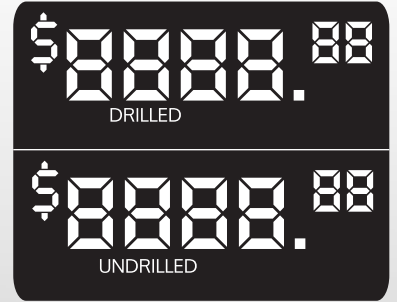

MATCH UP™

In the modern era of bowling, it's all about matching up. Storm's Match Up will fill your arsenal so you're prepared for anything

- 1500-grit Polished • Reactor™ Pearl Reactive • Stinger™ 2.0 Core

	16 lb	15 lb	14 lb	13 lb	12 lb
RG	2.56	2.57	2.59	2.59	2.65
DIFF	.034	.035	.036	.045	.035

SMELL ME! Papaya Splash

#STORMNATION

STORMBOWLING.COM

MATCH UP™

In the modern era of bowling, it's all about matching up. Storm's Match Up will fill your arsenal so you're prepared for anything