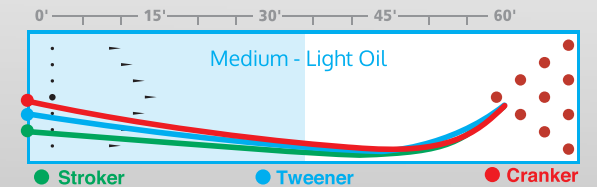

	16 lb	15 lb	14 lb	13 lb	12 lb
RG	2.56	2.57	2.59	2.59	2.65
DIFF	.034	.035	.036	.045	.035

SMELL ME! Papaya Splash

#STORMNATION

STORMBOWLING.COM

MATCH UP™

In the modern era of bowling, it's all about matching up. Storm's Match Up will fill your arsenal so you're prepared for anything

- 1500-grit Polished • Reactor™ Pearl Reactive • Stinger™ 2.0 Core

	16 lb	15 lb	14 lb	13 lb	12 lb
RG	2.56	2.57	2.59	2.59	2.65
DIFF	.034	.035	.036	.045	.035

SMELL ME! Papaya Splash

#STORMNATION

STORMBOWLING.COM