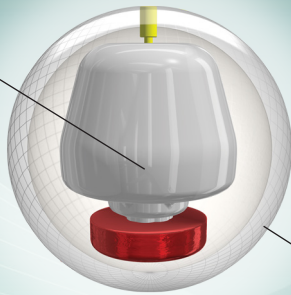

Stinger Core

Reactor Solid Reactive

2000-grit Abralon®

MATCH™

- Prepped with 2000-grit Abralon®, the Reactor™ Solid Reactive shell really grips the mid-lane, especially on fresh oil
- The new Stinger™ Core is a great benchmark shape that will benefit a wide variety of players from crankers to stokers, and everyone in-between
- New core + proven cover = HOTTER THAN A MATCH!

LBS.	RG	DIFF.
16	2.55	.027
15	2.55	.030
14	2.58	.030
13	2.59	.045
12	2.65	.035

AVAILABLE WEIGHTS: 10-16 LBS

\$ 88.88

Smell Me!

Fruit Punch

stormbowling.com

Stinger Core

Reactor Solid Reactive

2000-grit Abralon®

MATCH™

- Prepped with 2000-grit Abralon®, the Reactor™ Solid Reactive shell really grips the mid-lane, especially on fresh oil
- The new Stinger™ Core is a great benchmark shape that will benefit a wide variety of players from crankers to stokers, and everyone in-between
- New core + proven cover = HOTTER THAN A MATCH!