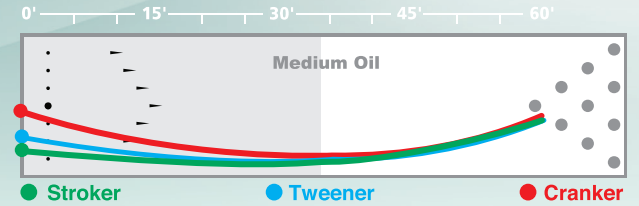

Stinger Core

Reactor Solid Reactive

2000-grit Abralon®

MATCH™

- Prepped with 2000-grit Abralon®, the Reactor™ Solid Reactive shell really grips the mid-lane, especially on fresh oil
- The new Stinger™ Core is a great benchmark shape that will benefit a wide variety of players from crankers to stokers, and everyone in-between
- New core + proven cover = HOTTER THAN A MATCH!

LBS.	RG	DIFF.
16	2.55	.027
15	2.55	.030
14	2.58	.030
13	2.59	.045
12	2.65	.035

AVAILABLE WEIGHTS: 10-16 LBS

\$ 88.88

Smell Me!

Fruit Punch

stormbowling.com

Stinger Core

Reactor Solid Reactive

2000-grit Abralon®

MATCH™

- Prepped with 2000-grit Abralon®, the Reactor™ Solid Reactive shell really grips the mid-lane, especially on fresh oil
- The new Stinger™ Core is a great benchmark shape that will benefit a wide variety of players from crankers to stokers, and everyone in-between
- New core + proven cover = HOTTER THAN A MATCH!