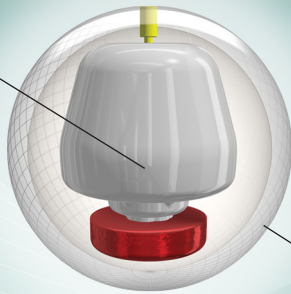

Stinger Core

Reactor Solid Reactive

2000-grit Abralon®

MATCH™

- Prepped with 2000-grit Abralon®, the Reactor™ Solid Reactive shell really grips the mid-lane, especially on fresh oil
- The new Stinger™ Core is a great benchmark shape that will benefit a wide variety of players from crankers to stokers, and everyone in-between
- New core + proven cover = HOTTER THAN A MATCH!

LBS.	RG	DIFF.
16	2.55	.027
15	2.55	.030
14	2.58	.030
13	2.59	.045
12	2.65	.035

AVAILABLE WEIGHTS: 10-16 LBS

\$ 88.88

Smell Me!

Fruit Punch

stormbowling.com

Stinger Core

Reactor Solid Reactive

2000-grit Abralon®

MATCH™

- Prepped with 2000-grit Abralon®, the Reactor™ Solid Reactive shell really grips the mid-lane, especially on fresh oil
- The new Stinger™ Core is a great benchmark shape that will benefit a wide variety of players from crankers to stokers, and everyone in-between
- New core + proven cover = HOTTER THAN A MATCH!