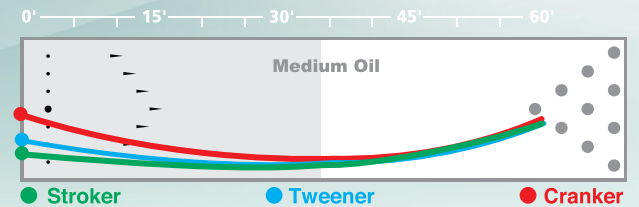

LBS.	RG	DIFF.
16	2.55	.027
15	2.55	.030
14	2.58	.030
13	2.59	.045
12	2.65	.035

AVAILABLE WEIGHTS: 10-16 LBS

\$ 88.88

Smell Me!

Fruit Punch

stormbowling.com

Stinger Core

Reactor Solid Reactive

2000-grit Abralon®

MATCH™

- Prepped with 2000-grit Abralon®, the Reactor™ Solid Reactive shell really grips the mid-lane, especially on fresh oil
- The new Stinger™ Core is a great benchmark shape that will benefit a wide variety of players from crankers to stokers, and everyone in-between
- New core + proven cover = HOTTER THAN A MATCH!

LBS.	RG	DIFF.
16	2.55	.027
15	2.55	.030
14	2.58	.030
13	2.59	.045
12	2.65	.035

AVAILABLE WEIGHTS: 10-16 LBS

Smell Me!

Fruit Punch

stormbowling.com