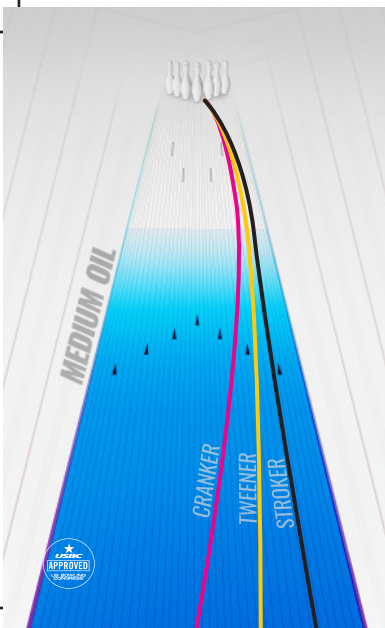

# HY-ROAD™ PEARL

The staple of reliability that was the Hy-Road has carried over to its successor, the Hy-Road Pearl. Inverted Fe2 Technology provides more hitting power with every shot that is truly profound. The R2S Pearl Reactive clears the fronts with an unparalleled motion as it exits the end of the pattern.

- 1500-grit Polished • Inverted FE<sup>2</sup> Technology™ • R2S™ Pearl Reactive

16 lb	15 lb	14 lb	13 lb	12 lb	
2.52	2.57	2.58	2.59	2.65	RG
.058	.046	.037	.045	.035	DIFF

**SMELL ME!**  
GRAPE PUNCH