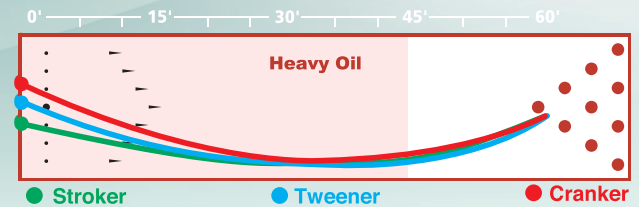

ALPHA CRUX™

- With a porous 2000-grit Abralon® skuffed GI-16™ solid reactive coverstock, the Alpha Crux has discontent for oil in its veins
- The dynamic Catalyst™ Core is an innovative concept in weight block design. The magic is in the cavity at the heart of the core shape as you remove less mass with most layouts
- Storm's Alpha Crux is powerful, potent, and unforgiving. It never backs down

LBS.	RG	DIFF.	INTER. DIFF.
16	2.50	.051	.016
15	2.50	.052	.017
14	2.54	.050	.015
13	2.57	.032	.010
12	2.59	.029	.008

AVAILABLE WEIGHTS: 12-16 LBS