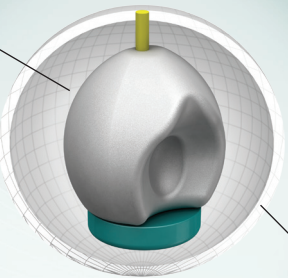

## ALPHA CRUX™

- With a porous 2000-grit Abralon® skuffed GI-16™ solid reactive coverstock, the Alpha Crux has discontent for oil in its veins
- The dynamic Catalyst™ Core is an innovative concept in weight block design. The magic is in the cavity at the heart of the core shape as you remove less mass with most layouts
- Storm's Alpha Crux is powerful, potent, and unforgiving. It never backs down

AVAILABLE WEIGHTS: 12-16 LBS

**Smell Me!**

Wildberry Cheesecake

[stormbowling.com](http://stormbowling.com)

Catalyst Core

GI-16

2000-grit Abralon®