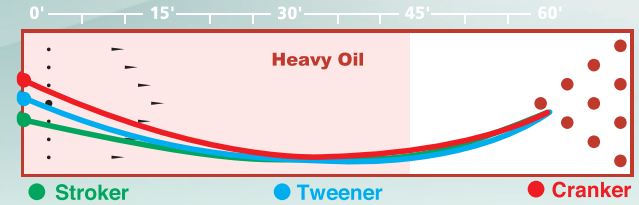

ALPHA CRUX™

- With a porous 2000-grit Abralon® skuffed GI-16™ solid reactive coverstock, the Alpha Crux has discontent for oil in its veins
- The dynamic Catalyst™ Core is an innovative concept in weight block design. The magic is in the cavity at the heart of the core shape as you remove less mass with most layouts
- Storm's Alpha Crux is powerful, potent, and unforgiving. It never backs down

LBS.	RG	DIFF.	INTER. DIFF.
16	2.50	.051	.016
15	2.50	.052	.017
14	2.54	.050	.015
13	2.57	.032	.010
12	2.59	.029	.008

AVAILABLE WEIGHTS: 12-16 LBS