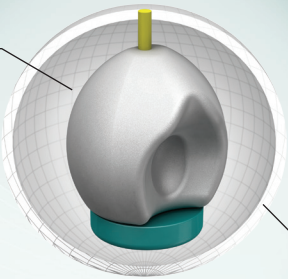

Catalyst Core

GI-16

2000-grit Abralon®

## ALPHA CRUX™

- With a porous 2000-grit Abralon® skuffed GI-16™ solid reactive coverstock, the Alpha Crux has discontent for oil in its veins
- The dynamic Catalyst™ Core is an innovative concept in weight block design. The magic is in the cavity at the heart of the core shape as you remove less mass with most layouts
- Storm's Alpha Crux is powerful, potent, and unforgiving. It never backs down