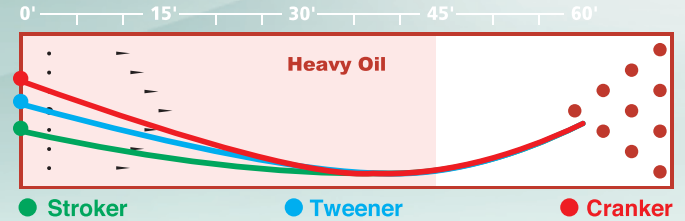

\$888.88

VIRTUAL GRAVITY™

COVERSTOCK: R2X™ Solida Reactive

WEIGHT BLOCK: Shape-Lock™ HD

FINISH: 4000-grit Abralon™

FLARE POTENTIAL: 6" Plus (High)

COLORS: Royal/Orange/Black

FRAGRANCE: Orange Mint

WEIGHTS: 12–16 lbs.

LBS.	RG	DIFF.	MASS BIAS DIFF.
16	2.48	0.048	0.019
15	2.48	0.052	0.020
14	2.53	0.050	0.017

STORM
THE BOWLER'S COMPANY™

www.stormbowling.com

VIRTUAL GRAVITY™

COVERSTOCK: R2X™ Solida Reactive

WEIGHT BLOCK: Shape-Lock™ HD

FINISH: 4000-grit Abralon™

FLARE POTENTIAL: 6" Plus (High)

COLORS: Royal/Orange/Black

FRAGRANCE: Orange Mint

WEIGHTS: 12–16 lbs.

LBS.	RG	DIFF.	MASS BIAS DIFF.
16	2.48	0.048	0.019
15	2.48	0.052	0.020
14	2.53	0.050	0.017