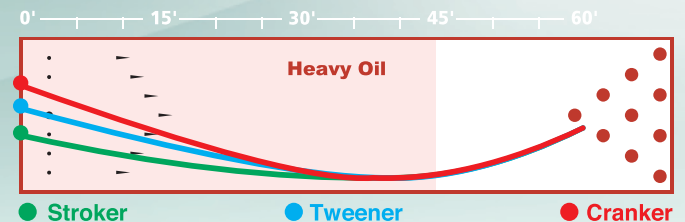

www.stormbowling.com