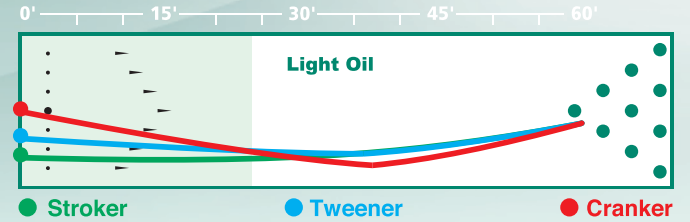

## TROPICAL™

COVERSTOCK: Reactor™ Pearl Reactive

WEIGHT BLOCK: Modified 3-piece

FINISH: 1500-grit Polish

FLARE POTENTIAL: 2" - 3" (Med-Low)

LBS.	RG	DIFF.
16	2.59	.022
15	2.61	.022
14	2.62	.032

[www.stormbowling.com](http://www.stormbowling.com)