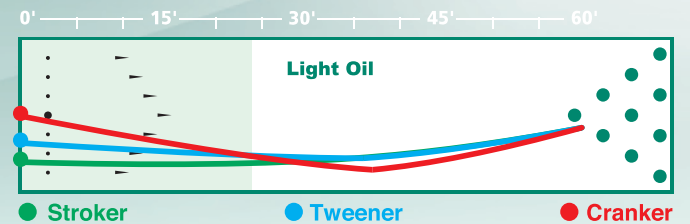

## TROPICAL™

COVERSTOCK: Reactor™ Pearl Reactive

WEIGHT BLOCK: Modified 3-piece

FINISH: 1500-grit Polish

FLARE POTENTIAL: 2" - 3" (Med-Low)

LBS.	RG	DIFF.
16	2.59	.022
15	2.61	.022
14	2.62	.032

[www.stormbowling.com](http://www.stormbowling.com)