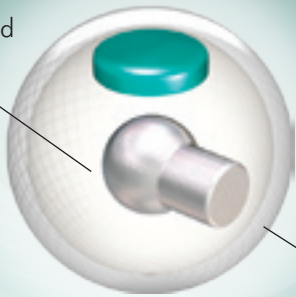

## TROPICAL STORM™

- Versatile reaction to suit all types of players
- Reactor™ pearl reactive coverstock provides ultimate traction on drier back-ends
- Modified 3-piece core creates ease through the heads with a powerful movement at the break point
- Available in wide variety of colors. Ask your pro shop professional for more details

LBS.	RG	DIFF.
16	2.59	.022
15	2.61	.022
14	2.62	.032
13	2.68	.018
12	2.70	.021

AVAILABLE WEIGHTS:  
10-16 LBS

[stormbowling.com](http://stormbowling.com)

Modified 3-piece Core

Reactor Pearl Reactive

1500-grit Polish