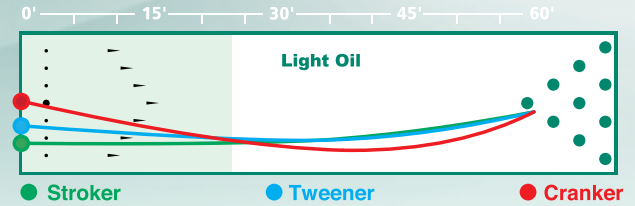

## TROPICAL STORM™

- Versatile reaction to suit all types of players
- Reactor™ pearl reactive coverstock provides ultimate traction on drier back-ends
- Modified 3-piece core creates ease through the heads with a powerful movement at the break point
- Available in wide variety of colors. Ask your pro shop professional for more details

LBS.	RG	DIFF.
16	2.59	.022
15	2.61	.022
14	2.62	.032
13	2.68	.018
12	2.70	.021

AVAILABLE WEIGHTS:  
10-16 LBS

[stormbowling.com](http://stormbowling.com)

Modified 3-piece Core

Reactor Pearl Reactive

1500-grit Polish