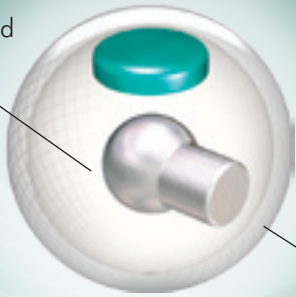

Modified 3-piece Core

Reactor Pearl Reactive

1500-grit Polish

## TROPICAL STORM™

- Versatile reaction to suit all types of players
- Reactor™ pearl reactive coverstock provides ultimate traction on drier back-ends
- Modified 3-piece core creates ease through the heads with a powerful movement at the break point
- Available in wide variety of colors. Ask your pro shop professional for more details