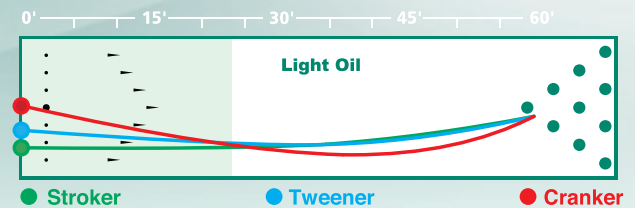

LBS.	RG	DIFF.
16	2.59	.022
15	2.61	.022
14	2.62	.032
13	2.68	.018
12	2.70	.021

AVAILABLE WEIGHTS:  
10-16 LBS

[stormbowling.com](http://stormbowling.com)

Modified 3-piece Core

Reactor Pearl Reactive

1500-grit Polish

## TROPICAL STORM™

- Versatile reaction to suit all types of players
- Reactor™ pearl reactive coverstock provides ultimate traction on drier back-ends
- Modified 3-piece core creates ease through the heads with a powerful movement at the break point
- Available in wide variety of colors. Ask your pro shop professional for more details

LBS.	RG	DIFF.
16	2.59	.022
15	2.61	.022
14	2.62	.032
13	2.68	.018
12	2.70	.021

AVAILABLE WEIGHTS:  
10-16 LBS

[stormbowling.com](http://stormbowling.com)