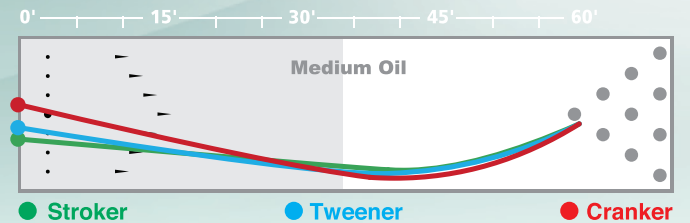

\$888.88

REIGN™

COVERSTOCK: R2S™ Pearl Reactive

WEIGHT BLOCK: C.A.M.™

FACTORY FINISH: 1500-grit Polish

DUROMETER: 74 – 76

FLARE POTENTIAL: 4"– 5" (High)

COLORS: Crimson/Fire

FRAGRANCE: Red Hot Cinnamon

WEIGHTS: 12–16 lbs.

LBS.	RG	DIFF.
16	2.55	.052
15	2.57	.048
14	2.61	.041

STORM
THE BOWLER'S COMPANY™

stormbowling.com

REIGN™

COVERSTOCK: R2S™ Pearl Reactive

WEIGHT BLOCK: C.A.M.™

FACTORY FINISH: 1500-grit Polish

DUROMETER: 74 – 76

FLARE POTENTIAL: 4"– 5" (High)

COLORS: Crimson/Fire

FRAGRANCE: Red Hot Cinnamon

WEIGHTS: 12–16 lbs.

LBS.	RG	DIFF.
16	2.55	.052
15	2.57	.048
14	2.61	.041

STORM
THE BOWLER'S COMPANY™