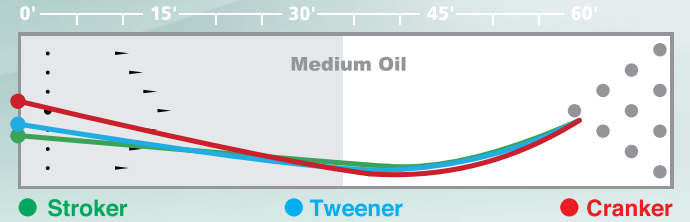

\$888.88

REIGN™

COVERSTOCK: R2S™ Pearl Reactive

WEIGHT BLOCK: C.A.M.™

FACTORY FINISH: 1500-grit Polish

DUROMETER: 74 – 76

FLARE POTENTIAL: 4"– 5" (High)

COLORS: Crimson/Fire

FRAGRANCE: Red Hot Cinnamon

WEIGHTS: 12–16 lbs.

LBS.	RG	DIFF.
16	2.55	.052
15	2.57	.048
14	2.61	.041

STORM
THE BOWLER'S COMPANY™

stormbowling.com

REIGN™

COVERSTOCK: R2S™ Pearl Reactive

WEIGHT BLOCK: C.A.M.™

FACTORY FINISH: 1500-grit Polish

DUROMETER: 74 – 76

FLARE POTENTIAL: 4"– 5" (High)

COLORS: Crimson/Fire

FRAGRANCE: Red Hot Cinnamon

WEIGHTS: 12–16 lbs.

LBS.	RG	DIFF.
16	2.55	.052
15	2.57	.048
14	2.61	.041

STORM
THE BOWLER'S COMPANY™