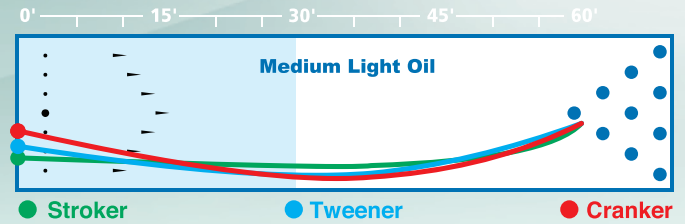

\$000.88

NATURAL™

COVERSTOCK: U2S™ Urethane

WEIGHT BLOCK: Turbine™

FACTORY FINISH: 2000-grit Abralon™

DUROMETER: 78 – 80

FLARE POTENTIAL: 3" – 4" (Med)

COLOR: Black

WEIGHTS: 12 – 16 lbs.

LBS.	RG	DIFF.
16	2.53	.040
15	2.55	.038
14	2.58	.035

stormbowling.com

NATURAL™

COVERSTOCK: U2S™ Urethane

WEIGHT BLOCK: Turbine™

FACTORY FINISH: 2000-grit Abralon™

DUROMETER: 78 – 80

FLARE POTENTIAL: 3" – 4" (Med)

COLOR: Black

WEIGHTS: 12 – 16 lbs.

LBS.	RG	DIFF.
16	2.53	.040
15	2.55	.038
14	2.58	.035

stormbowling.com