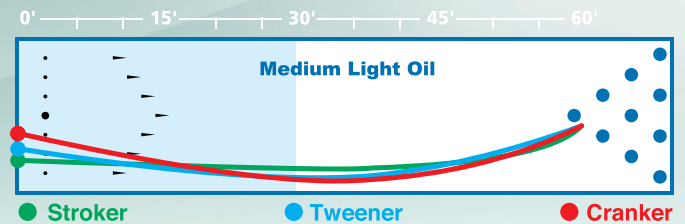

\$000.88

NATURAL™

COVERSTOCK: U2S™ Urethane

WEIGHT BLOCK: Turbine™

FACTORY FINISH: 2000-grit Abralon™

DUROMETER: 78 – 80

FLARE POTENTIAL: 3" – 4" (Med)

COLOR: Black

WEIGHTS: 12 – 16 lbs.

LBS.	RG	DIFF.
16	2.53	.040
15	2.55	.038
14	2.58	.035

stormbowling.com

NATURAL™

COVERSTOCK: U2S™ Urethane

WEIGHT BLOCK: Turbine™

FACTORY FINISH: 2000-grit Abralon™

DUROMETER: 78 – 80

FLARE POTENTIAL: 3" – 4" (Med)

COLOR: Black

WEIGHTS: 12 – 16 lbs.

LBS.	RG	DIFF.
16	2.53	.040
15	2.55	.038
14	2.58	.035

stormbowling.com