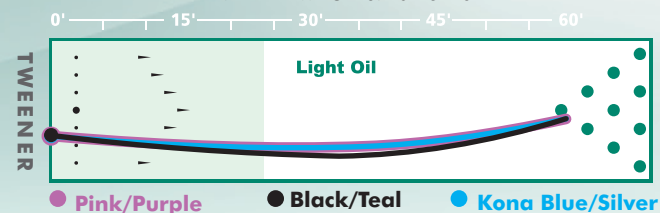

TROPICAL BREEZE™

- New Camber™ Core offers predictability and control
- Reactor™ coverstock provides a clean glide through the heads with traction on the backends
- Colors: Pink/Purple (Pearl) Fragrance: Birthday Cake
Kona Blue/Silver (Pearl) Fragrance: Electrify
Black/Teal (Solid) Fragrance: Horizon

LBS.	RG	DIFF.
16	2.57	.009
15	2.57	.009
14	2.57	.013
13	2.63	.009
12	2.65	.011

AVAILABLE WEIGHTS: 10-16 LBS

stormbowling.com

TROPICAL BREEZE™

- New Camber™ Core offers predictability and control
- Reactor™ coverstock provides a clean glide through the heads with traction on the backends
- Colors: Pink/Purple (Pearl) Fragrance: Birthday Cake
Kona Blue/Silver (Pearl) Fragrance: Electrify
Black/Teal (Solid) Fragrance: Horizon

LBS.	RG	DIFF.
16	2.57	.009
15	2.57	.009
14	2.57	.013
13	2.63	.009
12	2.65	.011

AVAILABLE WEIGHTS: 10-16 LBS

stormbowling.com