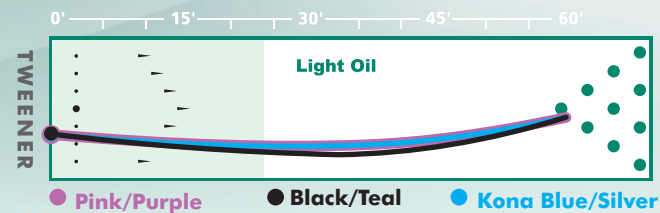

TROPICAL BREEZE™

- New Camber™ Core offers predictability and control
- Reactor™ coverstock provides a clean glide through the heads with traction on the backends
- Colors: Pink/Purple (Pearl) Fragrance: Birthday Cake
Kona Blue/Silver (Pearl) Fragrance: Electrify
Black/Teal (Solid) Fragrance: Horizon

LBS.	RG	DIFF.
16	2.57	.009
15	2.57	.009
14	2.57	.013
13	2.63	.009
12	2.65	.011

AVAILABLE WEIGHTS: 10-16 LBS

stormbowling.com

TROPICAL BREEZE™

- New Camber™ Core offers predictability and control
- Reactor™ coverstock provides a clean glide through the heads with traction on the backends
- Colors: Pink/Purple (Pearl) Fragrance: Birthday Cake
Kona Blue/Silver (Pearl) Fragrance: Electrify
Black/Teal (Solid) Fragrance: Horizon