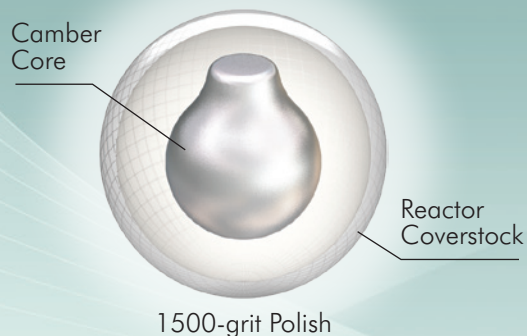

TROPICAL BREEZE™

- New Camber™ Core offers predictability and control
- Reactor™ coverstock provides a clean glide through the heads with traction on the backends
- Colors: Pink/Purple (Pearl) Fragrance: Birthday Cake
Kona Blue/Silver (Pearl) Fragrance: Electrify
Black/Teal (Solid) Fragrance: Horizon

LBS.	RG	DIFF.
16	2.57	.009
15	2.57	.009
14	2.57	.013
13	2.63	.009
12	2.65	.011

AVAILABLE WEIGHTS: 10-16 LBS

stormbowling.com

TROPICAL BREEZE™

- New Camber™ Core offers predictability and control
- Reactor™ coverstock provides a clean glide through the heads with traction on the backends
- Colors: Pink/Purple (Pearl) Fragrance: Birthday Cake
Kona Blue/Silver (Pearl) Fragrance: Electrify
Black/Teal (Solid) Fragrance: Horizon