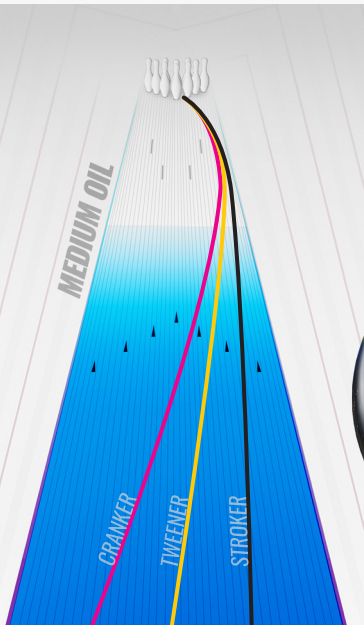

SON!Q™

The SON!Q produces the perfect blend of continuation and control from any angle you decided to play. The Centripetal HD Core's center of gravity is extremely low and maximizes carry.

- 1500-grit Polished • R2S™ Pearl Reactive • Centripetal™ HD Core

16 lb	15 lb	14 lb	13 lb	12 lb
2.47	2.47	2.51	2.59	2.65
.045	.047	.048	.045	.035

RG

DIFF

SMELL ME!
GINGERBREAD SMORES

SON!Q™

The SON!Q produces the perfect blend of continuation and control from any angle you decided to play. The Centripetal HD Core's center of gravity is extremely low and maximizes carry.

- 1500-grit Polished • R2S™ Pearl Reactive • Centripetal™ HD Core

16 lb	15 lb	14 lb	13 lb	12 lb
2.47	2.47	2.51	2.59	2.65
.045	.047	.048	.045	.035

RG

DIFF

SMELL ME!
GINGERBREAD SMORES