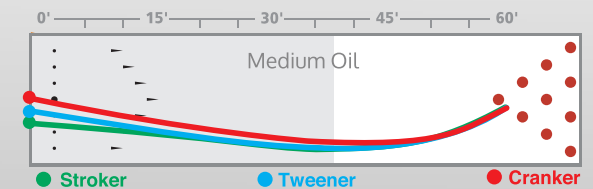

	16 lb	15 lb	14 lb	13 lb	12 lb
RG	2.48	2.48	2.53	2.59	2.65
DIFF	.052	.050	.049	.045	.035

SMELL ME! Aromatherapy - Score

#STORMNATION

STORMBOWLING.COM

MARVEL™ PEARL

One of Storm's greatest creations, the Marvel Pearl is custom-engineered for players who desire low, stable spin with forgiveness

- 1500-grit Polished • R2X™ Pearl Reactive • Centripetal™ Core

	16 lb	15 lb	14 lb	13 lb	12 lb
RG	2.48	2.48	2.53	2.59	2.65
DIFF	.052	.050	.049	.045	.035

SMELL ME! Aromatherapy - Score

#STORMNATION

STORMBOWLING.COM