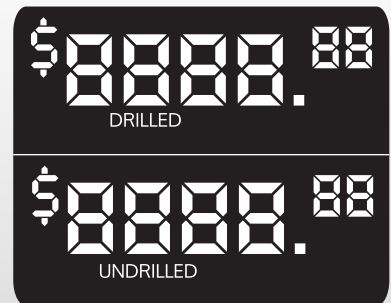

MARVEL™ PEARL

One of Storm's greatest creations, the Marvel Pearl is custom-engineered for players who desire low, stable spin with forgiveness

- 1500-grit Polished • R2X™ Pearl Reactive • Centripetal™ Core

	16 lb	15 lb	14 lb	13 lb	12 lb
RG	2.48	2.48	2.53	2.59	2.65
DIFF	.052	.050	.049	.045	.035

SMELL ME! Aromatherapy - Score

#STORMNATION

STORMBOWLING.COM

MARVEL™ PEARL

One of Storm's greatest creations, the Marvel Pearl is custom-engineered for players who desire low, stable spin with forgiveness