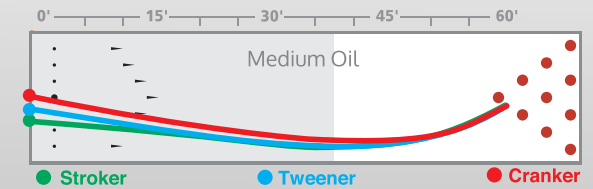

MARVEL™ PEARL

One of Storm's greatest creations, the Marvel Pearl is custom-engineered for players who desire low, stable spin with forgiveness

- 1500-grit Polished • R2X™ Pearl Reactive • Centripetal™ Core

	16 lb	15 lb	14 lb	13 lb	12 lb
RG	2.48	2.48	2.53	2.59	2.65
DIFF	.052	.050	.049	.045	.035

SMELL ME! Aromatherapy - Score

#STORMNATION

STORMBOWLING.COM

MARVEL™ PEARL

One of Storm's greatest creations, the Marvel Pearl is custom-engineered for players who desire low, stable spin with forgiveness