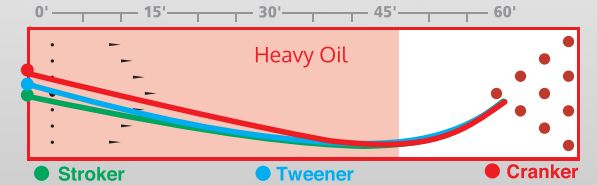

CODE RED™

Storm's Code Red is the weapon bowlers need to attack any unforeseen condition encountered

- 1500-grit Polished • R2S™ Hybrid Reactive • RAD4™ Core

	16 lb	15 lb	14 lb	13 lb	12 lb
RG	2.49	2.50	2.55	2.63	2.72
DIFF	.056	.058	.056	.039	.022
INTER. DIFF	.022	.020	.014	.011	.006