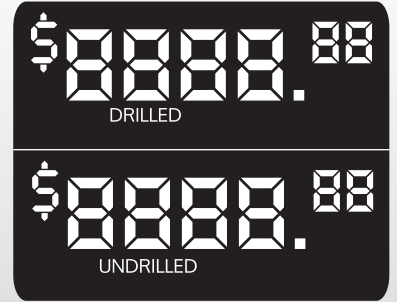

CODE RED™

Storm's Code Red is the weapon bowlers need to attack any unforeseen condition encountered

- 1500-grit Polished • R2S™ Hybrid Reactive • RAD4™ Core

	16 lb	15 lb	14 lb	13 lb	12 lb
RG	2.49	2.50	2.55	2.63	2.72
DIFF	.056	.058	.056	.039	.022
INTER. DIFF	.022	.020	.014	.011	.006

SMELL ME! Cinnamon

#STORMNATION

STORMBOWLING.COM

CODE RED™

Storm's Code Red is the weapon bowlers need to attack any unforeseen condition encountered

- 1500-grit Polished • R2S™ Hybrid Reactive • RAD4™ Core