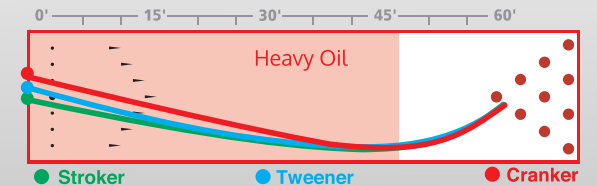

CODE RED™

Storm's Code Red is the weapon bowlers need to attack any unforeseen condition encountered

- 1500-grit Polished • R2S™ Hybrid Reactive • RAD4™ Core

	16 lb	15 lb	14 lb	13 lb	12 lb
RG	2.49	2.50	2.55	2.63	2.72
DIFF	.056	.058	.056	.039	.022
INTER. DIFF	.022	.020	.014	.011	.006

SMELL ME! Cinnamon

#STORMNATION

STORMBOWLING.COM

CODE RED™

Storm's Code Red is the weapon bowlers need to attack any unforeseen condition encountered

- 1500-grit Polished • R2S™ Hybrid Reactive • RAD4™ Core

	16 lb	15 lb	14 lb	13 lb	12 lb
RG	2.49	2.50	2.55	2.63	2.72
DIFF	.056	.058	.056	.039	.022
INTER. DIFF	.022	.020	.014	.011	.006

SMELL ME! Cinnamon

#STORMNATION