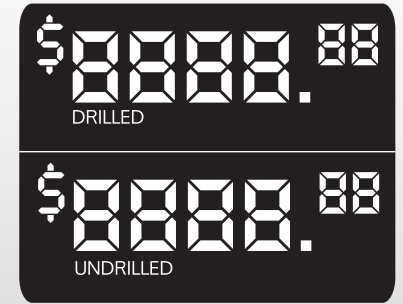

SURE LOCK™

The Sure Lock is engineered specifically to cut through heavy oil

- 2000-grit Abralon®
- GI-17™ (Game Improvement - 2017)
- RAD-X™ Core

	16 lb	15 lb	14 lb	13 lb	12 lb
RG	2.47	2.48	2.52	2.57	2.59
DIFF	.055	.054	.054	.032	.029
INTER. DIFF	.019	.018	.017	.010	.008

SMELL ME! Orange Clove

#STORMNATION

STORMBOWLING.COM

SURE LOCK™

The Sure Lock is engineered specifically to cut through heavy oil

- 2000-grit Abralon®
- GI-17™ (Game Improvement - 2017)
- RAD-X™ Core

	16 lb	15 lb	14 lb	13 lb	12 lb
RG	2.47	2.48	2.52	2.57	2.59
DIFF	.055	.054	.054	.032	.029
INTER. DIFF	.019	.018	.017	.010	.008