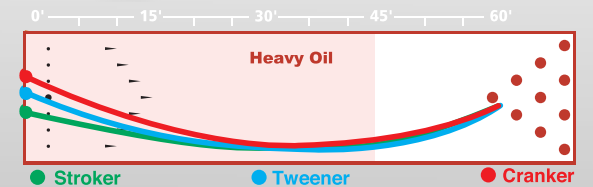

SMELL ME! Orange Clove

#STORMNATION

STORMBOWLING.COM

SURE LOCK™

The Sure Lock is engineered specifically to cut through heavy oil

- 2000-grit Abralon®
- GI-17™ (Game Improvement - 2017)
- RAD-X™ Core

	16 lb	15 lb	14 lb	13 lb	12 lb
RG	2.47	2.48	2.52	2.57	2.59
DIFF	.055	.054	.054	.032	.029
INTER. DIFF	.019	.018	.017	.010	.008