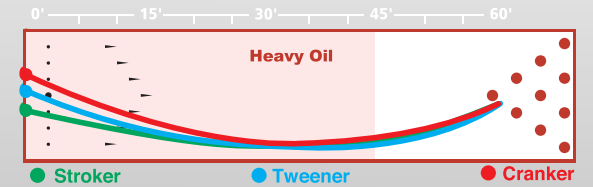

SURE LOCK™

The Sure Lock is engineered specifically to cut through heavy oil

- 2000-grit Abralon®
- GI-17™ (Game Improvement - 2017)
- RAD-X™ Core

	16 lb	15 lb	14 lb	13 lb	12 lb
RG	2.47	2.48	2.52	2.57	2.59
DIFF	.055	.054	.054	.032	.029
INTER. DIFF	.019	.018	.017	.010	.008

SMELL ME! Orange Clove

#STORMNATION

STORMBOWLING.COM

SURE LOCK™

The Sure Lock is engineered specifically to cut through heavy oil

- 2000-grit Abralon®
- GI-17™ (Game Improvement - 2017)
- RAD-X™ Core

	16 lb	15 lb	14 lb	13 lb	12 lb
RG	2.47	2.48	2.52	2.57	2.59
DIFF	.055	.054	.054	.032	.029
INTER. DIFF	.019	.018	.017	.010	.008