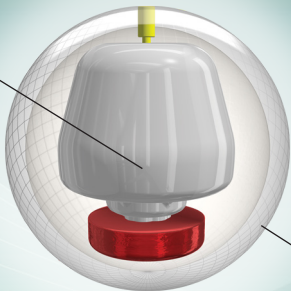

Stinger Core

Reactor Pearl Reactive

1500-grit Polished

MATCH™ PEARL

- The highly-polished Reactor™ Pearl Reactive shell floats through even the driest heads
- The new Stinger™ Core is a great benchmark shape that will benefit a wide variety of players from crankers to strokers, and everyone in-between
- Want higher scores? This ball is HOTTER THAN A MATCH!

Smell Me!

Cider Donut

LBS.	RG	DIFF.
16	2.55	.027
15	2.55	.030
14	2.58	.030
13	2.59	.045
12	2.65	.035

AVAILABLE WEIGHTS: 10-16 LBS

stormbowling.com

Stinger Core

Reactor Pearl Reactive

1500-grit Polished

MATCH™ PEARL

- The highly-polished Reactor™ Pearl Reactive shell floats through even the driest heads
- The new Stinger™ Core is a great benchmark shape that will benefit a wide variety of players from crankers to strokers, and everyone in-between
- Want higher scores? This ball is HOTTER THAN A MATCH!