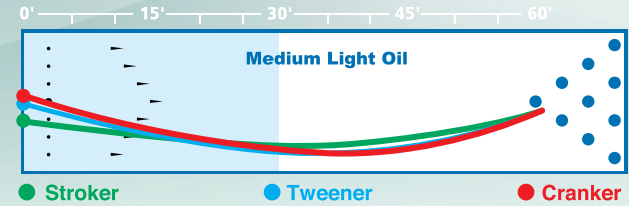

Smell Me!

Cider Donut

LBS.	RG	DIFF.
16	2.55	.027
15	2.55	.030
14	2.58	.030
13	2.59	.045
12	2.65	.035

AVAILABLE WEIGHTS: 10-16 LBS

stormbowling.com

Stinger Core

Reactor Pearl Reactive

1500-grit Polished

MATCH™ PEARL

- The highly-polished Reactor™ Pearl Reactive shell floats through even the driest heads
- The new Stinger™ Core is a great benchmark shape that will benefit a wide variety of players from crankers to strokers, and everyone in-between
- Want higher scores? This ball is HOTTER THAN A MATCH!