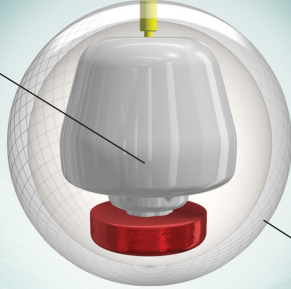

Stinger Core

Reactor Pearl Reactive

1500-grit Polished

MATCH™ PEARL

- The highly-polished Reactor™ Pearl Reactive shell floats through even the driest heads
- The new Stinger™ Core is a great benchmark shape that will benefit a wide variety of players from crankers to strokers, and everyone in-between
- Want higher scores? This ball is HOTTER THAN A MATCH!

Smell Me!

Cider Donut

LBS.	RG	DIFF.
16	2.55	.027
15	2.55	.030
14	2.58	.030
13	2.59	.045
12	2.65	.035

AVAILABLE WEIGHTS: 10-16 LBS

stormbowling.com

Stinger Core

Reactor Pearl Reactive

1500-grit Polished

MATCH™ PEARL

- The highly-polished Reactor™ Pearl Reactive shell floats through even the driest heads
- The new Stinger™ Core is a great benchmark shape that will benefit a wide variety of players from crankers to strokers, and everyone in-between
- Want higher scores? This ball is HOTTER THAN A MATCH!