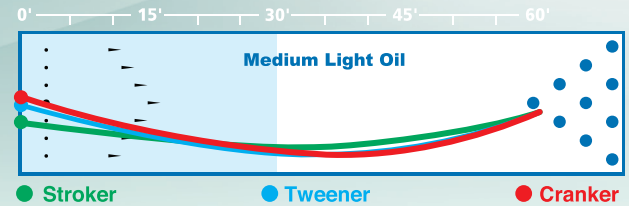

MATCH™ PEARL

- The highly-polished Reactor™ Pearl Reactive shell floats through even the driest heads
- The new Stinger™ Core is a great benchmark shape that will benefit a wide variety of players from crankers to strokers, and everyone in-between
- Want higher scores? This ball is HOTTER THAN A MATCH!

Smell Me!

Cider Donut

LBS.	RG	DIFF.
16	2.55	.027
15	2.55	.030
14	2.58	.030
13	2.59	.045
12	2.65	.035

AVAILABLE WEIGHTS: 10-16 LBS

stormbowling.com